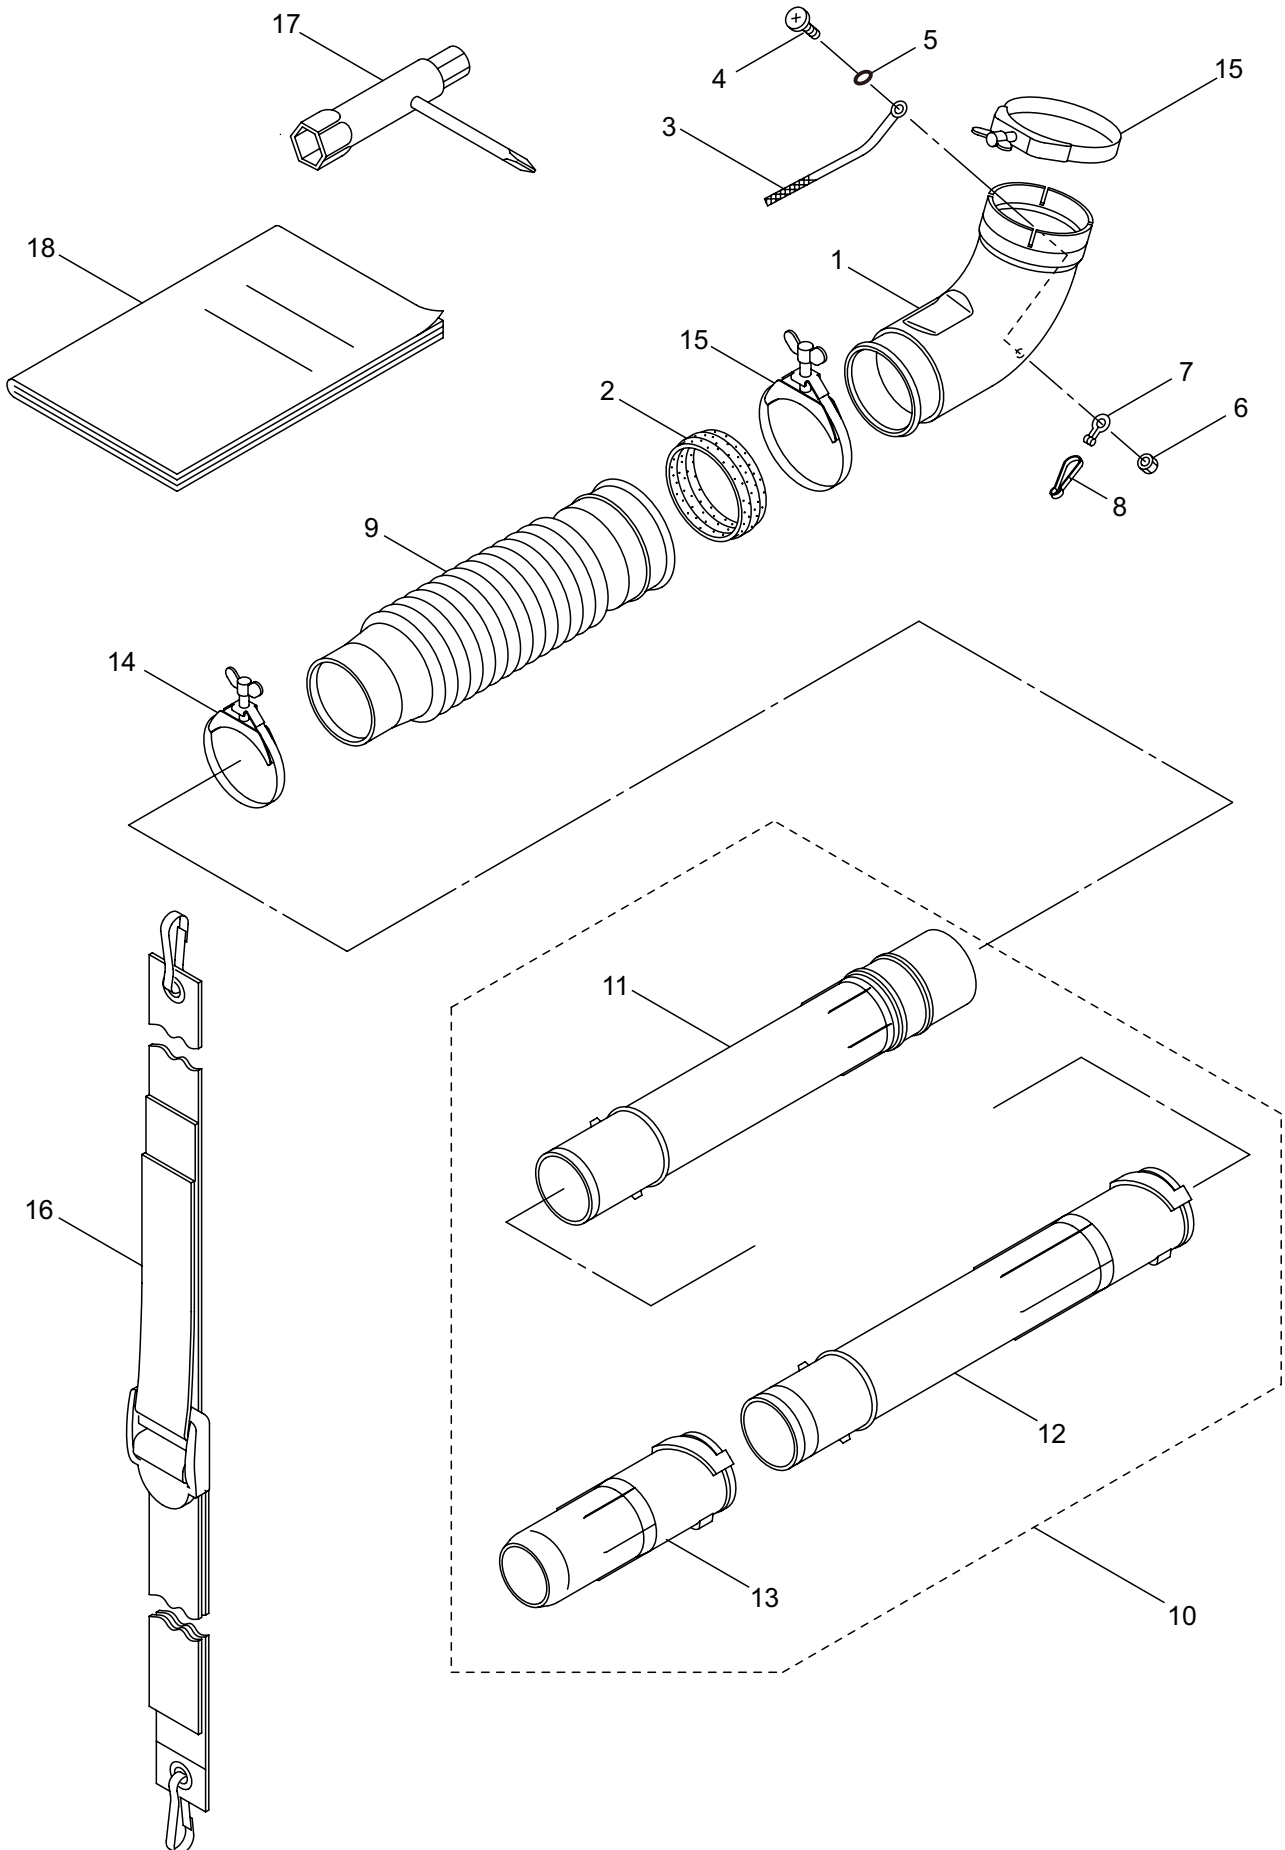

4. BL8500SP
ACCESSORIES

Ref. No.	Part No.	Part Name	Q'ty	Remarks
4-1	130020	Elbow Pipe	1	
4-2	100238	Rubber Joint	1	
4-3	274500	Ground Wire	1	1.0x1620L
4-4	119417	Screw	1	M6
4-5	014180	O-Ring	1	P5
4-6	081241	Nut	1	M6
4-7	101608	Clamp	1	
4-8	107097	Clip	1	
4-9	126251	Flexible Pipe	1	353L
4-10	125145	Pipe Ass'y	1	Incl.11-13
4-11	122395	Swivel Pipe	1	
4-12	122400	Straight Pipe	1	510L
4-13	125146	Cone Pipe	1	
4-14	128188	Clamp Ass'y	1	#85
4-15	128189	Clamp Ass'y	2	#105
4-16	125439	Hip Belt Ass'y	1	
4-17	127099	Box Spanner	1	
4-18	274502	Instruction Manual	1	BL8500SP