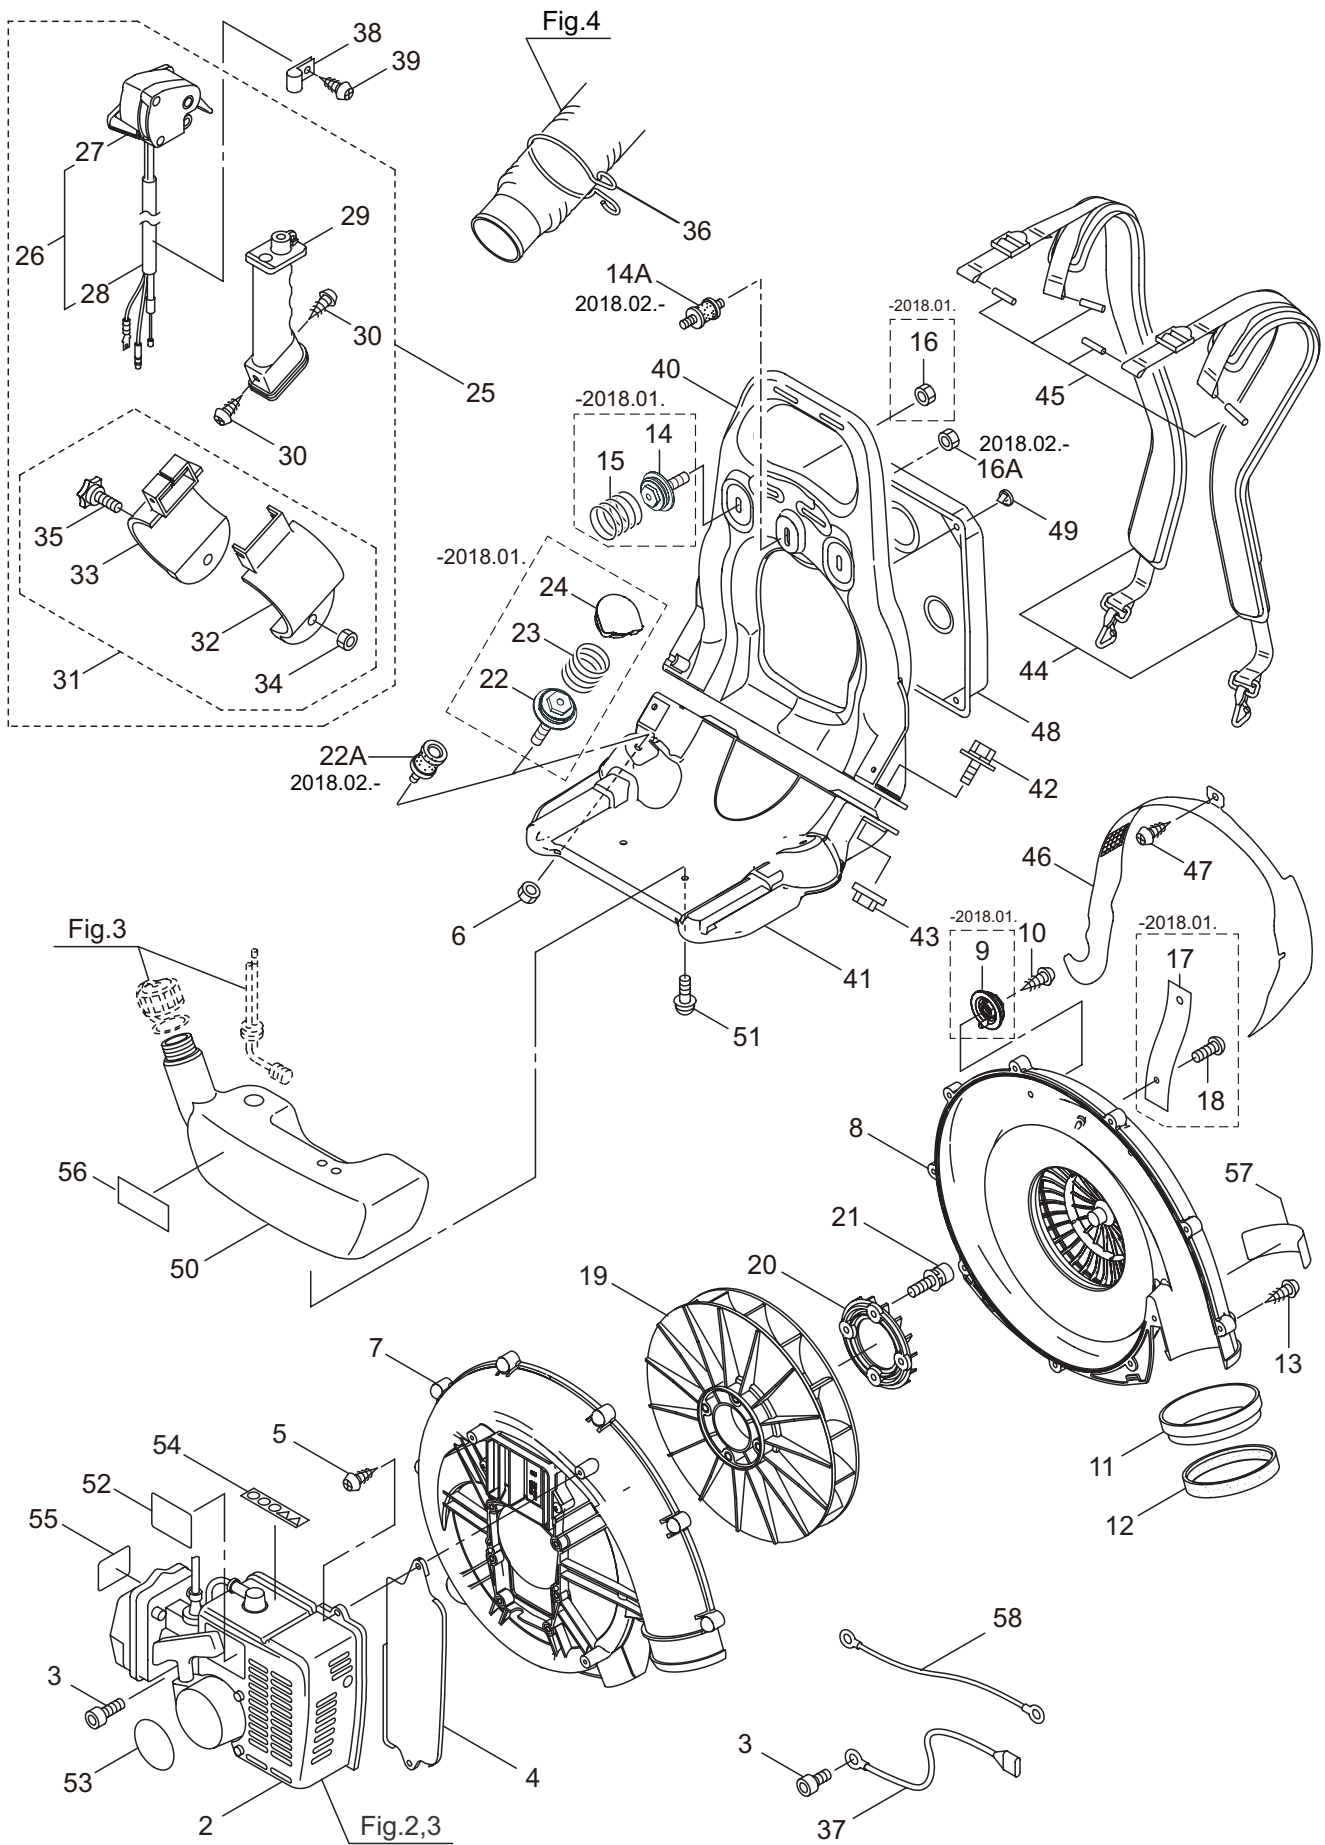

1. BL8500SP
FRAME & BLOWER

Ref. No.	Part No.	Part Name	Q'ty	Remarks
1-1	395851	BL8500SP(CHINA)	1	
1-2	274496	Engine	1	TK065D-KT00
1-3	128142	Bolt	6	M6x30
1-4	125404	Gasket	1	
1-5	127295	Screw	3	M5x16(P-type)
1-6	127228	Nut	2	M6
1-7	125405	Fan Case (Engine Side)	1	
1-8	131508	Fan Case (Frame Side)	1	
1-9	131512	Plug (A)	2	-2018.01
1-10	131523	Tapping Screw	2	M5x20
1-11	119160	Collar	1	
1-12	119161	Rubber Band	1	
1-13	130420	Tapping Screw	10	M5x25
1-14	132121	Plug (C) Comp	2	-2018.01.
1-14A	101877	Buffer	1	2018.02.-
1-15	131514	Spring	2	-2018.01.
1-16	127228	Nut	2	M6 -2018.01.
1-16A	127228	Nut	1	M6 2018.02.-
1-17	131516	Strap	1	-2018.01.
1-18	127238	Screw	1	M6x13 -2018.01.
1-19	128908	Fan	1	
1-20	128910	Ring	1	
1-21	128911	Bolt	4	M6x40
1-22	132121	Plug (C) Comp	2	-2018.01.
1-22A	120615	Buffer	2	2018.02.-
1-23	131514	Spring	2	-2018.01.
1-24	131571	Plug (B)	2	-2018.01.
1-25	125755	Throttle Ass'y	1	Incl.26-35
1-26	125782	Throttle Lever Ass'y	1	Incl.27,28
1-27	125756	Throttle	1	
1-28	125757	Throttle Wire Ass'y	1	
1-29	118811	Grip	1	
1-30	127297	Screw	2	M5x20
1-31	122609	Band	1	Incl.32-35
1-32	122414	Holder, (A)	1	
1-33	122416	Holder, (B)	1	
1-34	127298	Nut	1	M6
1-35	127299	Knob Bolt	1	M6x30
1-36	127305	Clamp	1	
1-37	108634	Ground Wire	1	AVS0.5Bx120
1-38	126049	Clamp	1	
1-39	127300	Screw	1	M5x18
1-40	130766	Backpack Frame A	1	
1-41	125429	Backpack Frame B	1	
1-42	127301	Bolt	4	M6x20(SM)