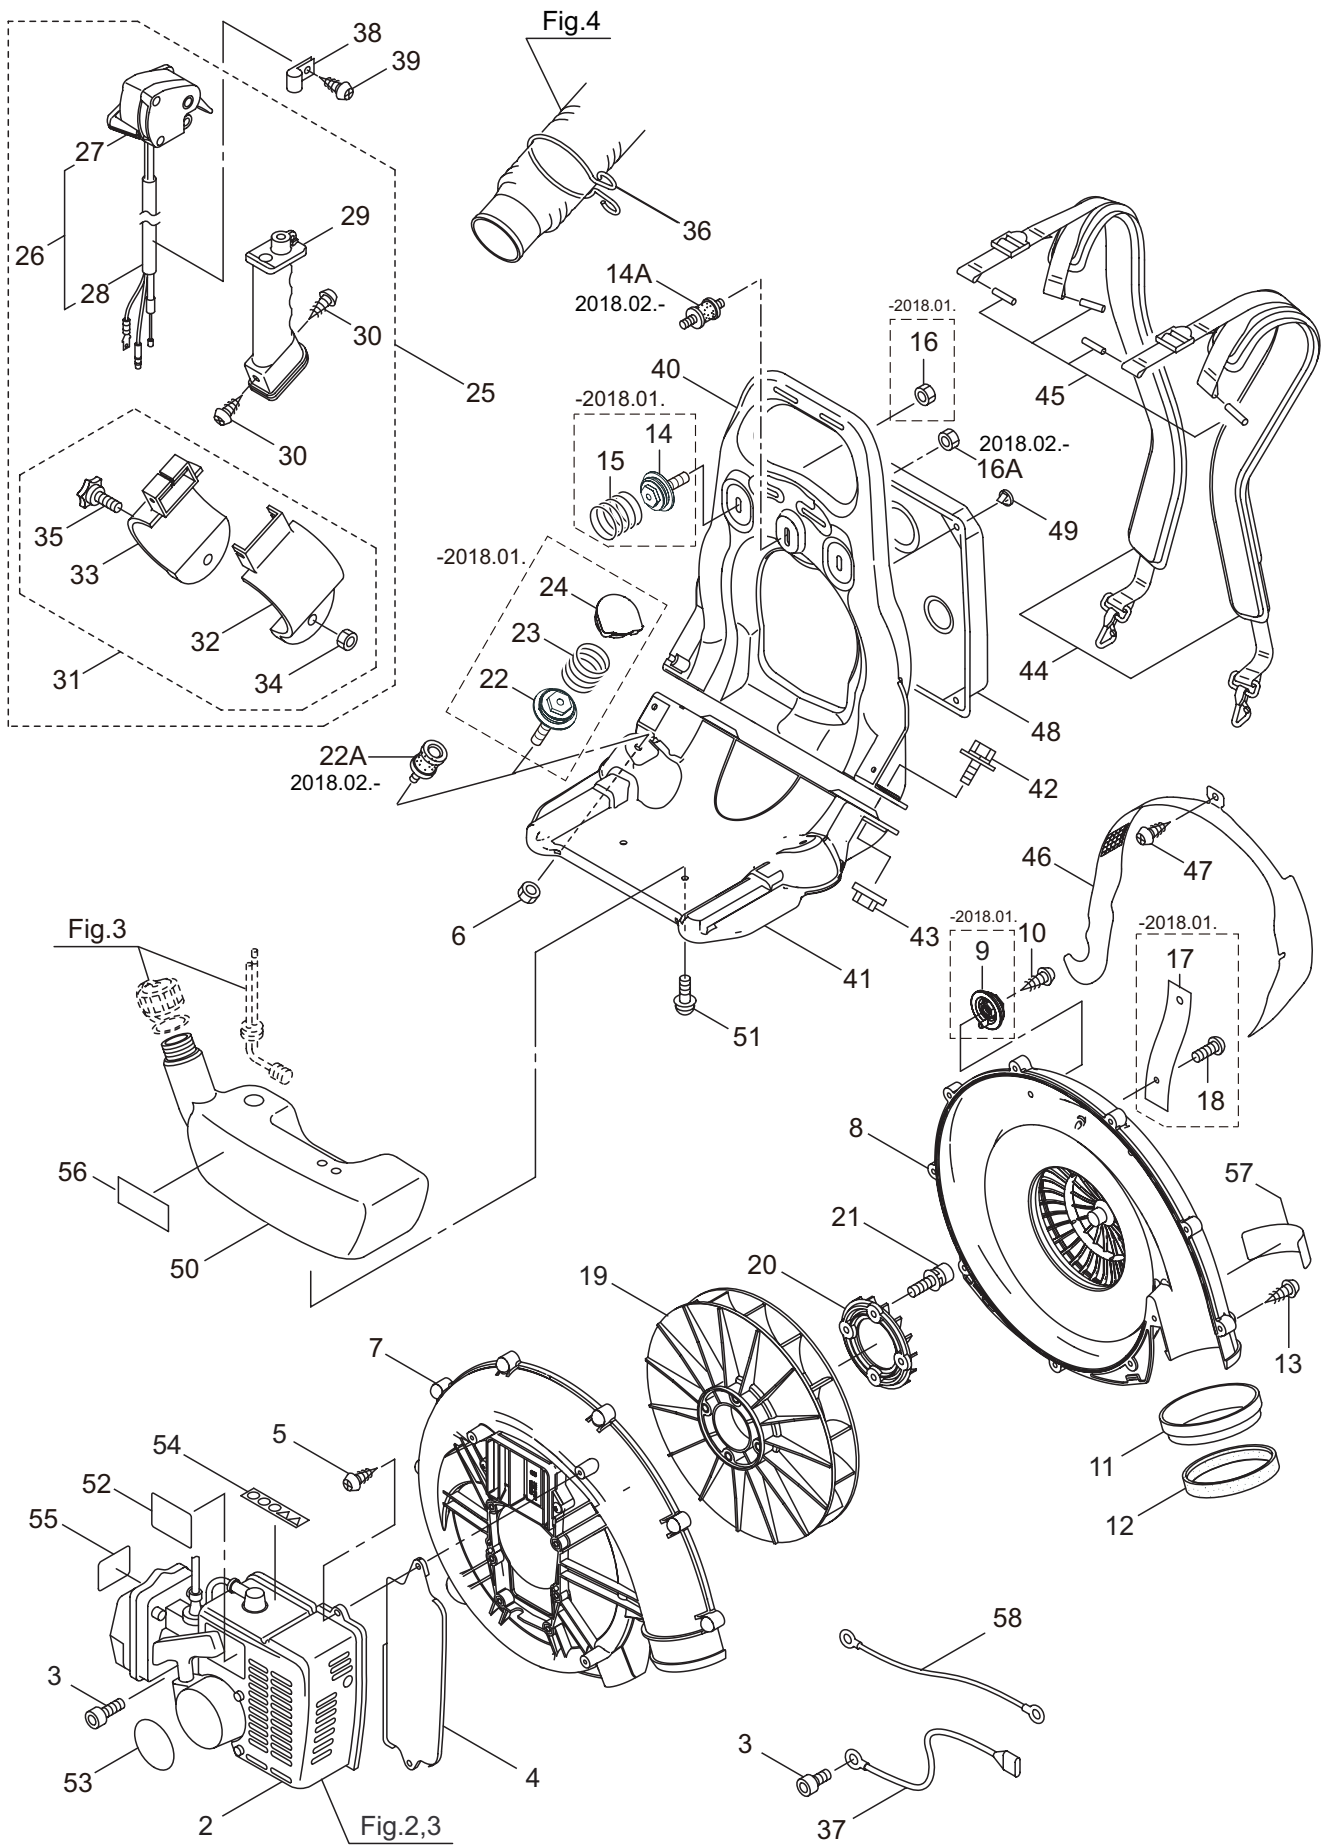

1. BL8500SP
FRAME & BLOWER

Ref. No.	Part No.	Part Name	Q'ty	Remarks
1-43	127228	Nut	4	M6
1-44	130036	Shoulder Strap Ass'y	1	
1-45	125717	Pin	4	
1-46	131374	Sheet	1	
1-47	127786	Screw	1	M5x12
1-48	130221	Cushion Pad	1	
1-49	100749	Fastener	4	#7
1-50	127707	Fuel Tank	1	
1-51	125561	Screw	2	M5x14
1-52	274485	Label	1	BL8500SP
1-53	130126	Label	1	
1-54	266959	Label	1	Caution
1-55	125747	Label	1	
1-56	283207	Label	1	
1-57	274497	Label	1	
1-58	127531	Earth Code	1