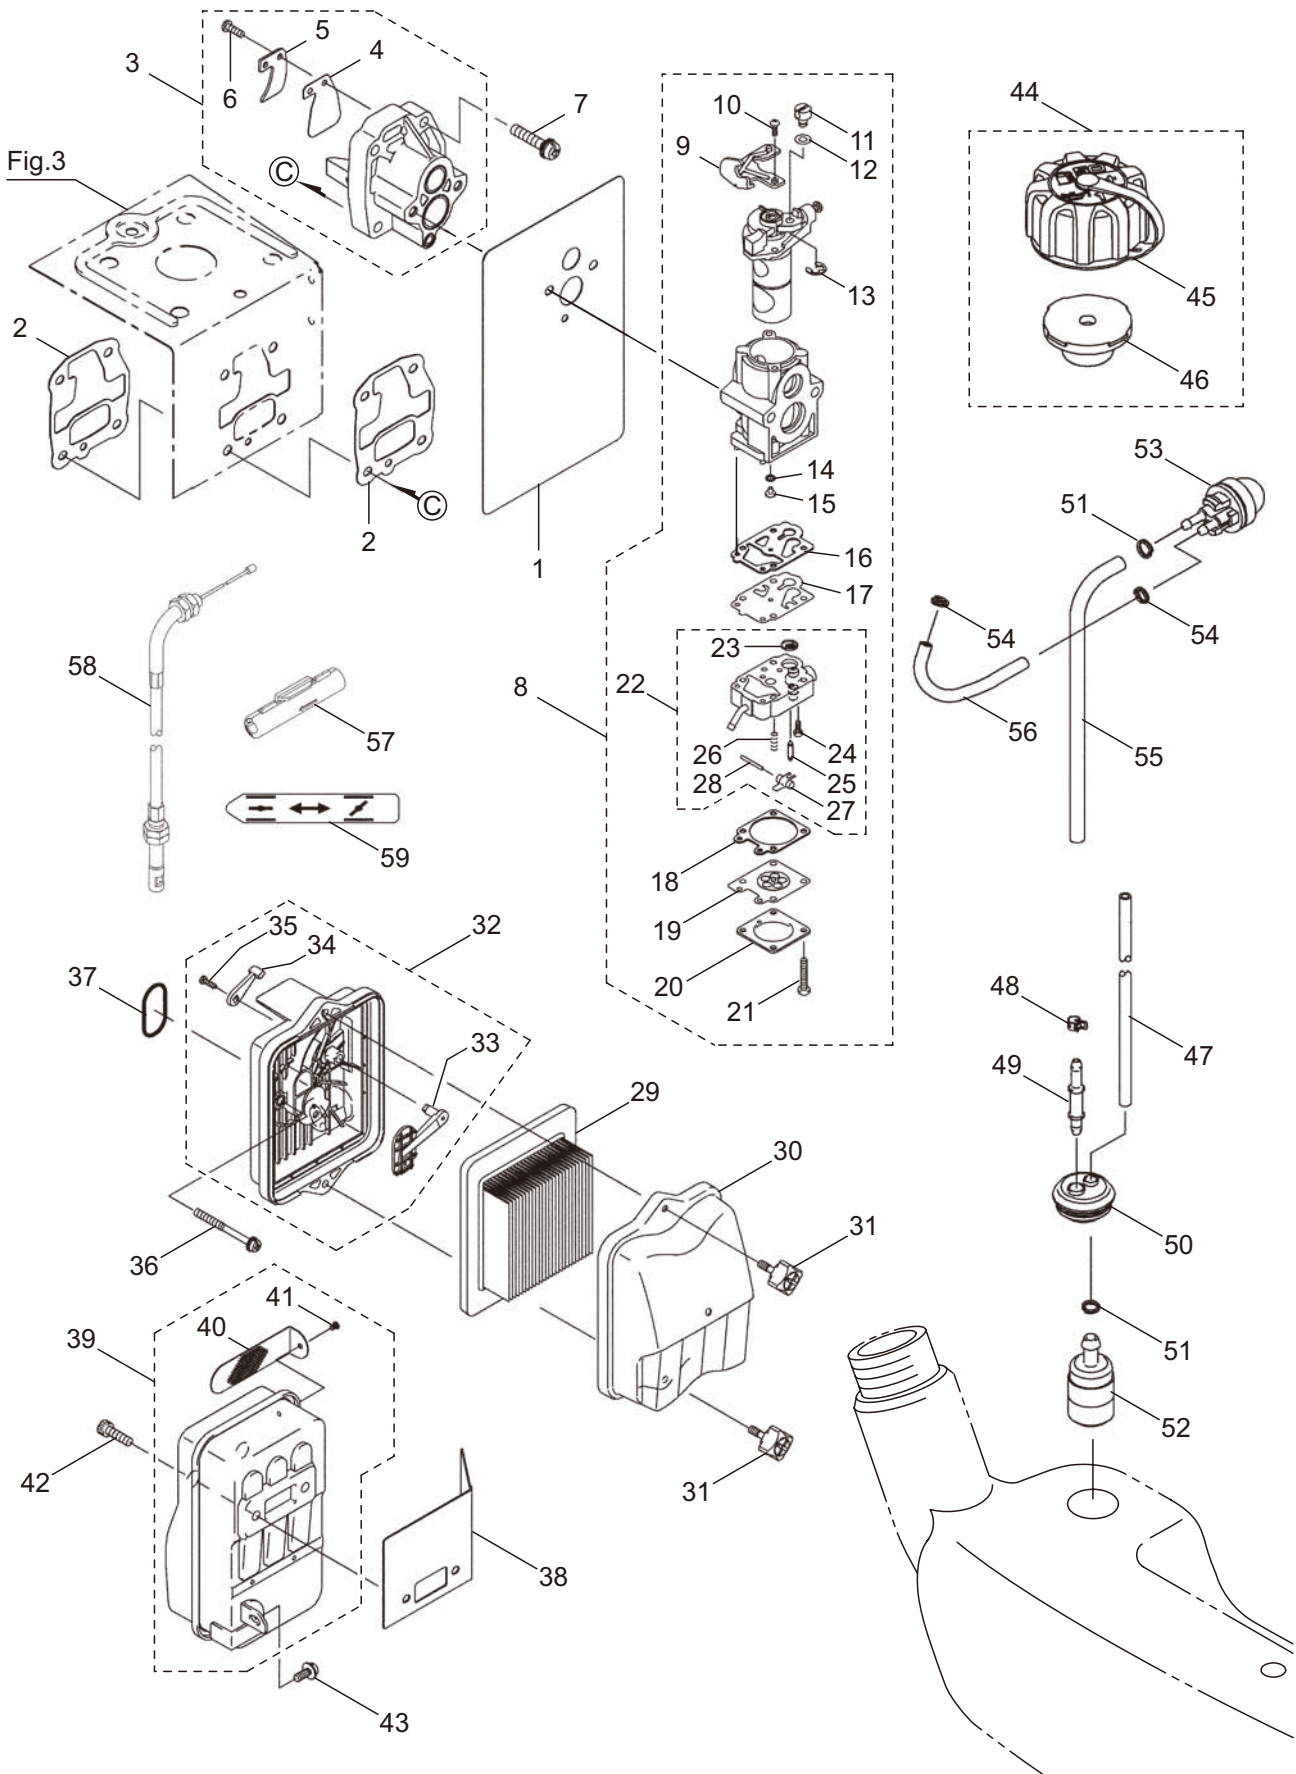

3. BL8500SP
ENGINE (CARBURETOR, AIR FILTER)

Ref. No.	Part No.	Part Name	Q'ty	Remarks
3-46	425442	Breather	1	
3-47	649369	Tube	1	3x5x305
3-48	944177	Clamp	1	
3-49	632199	Joint	1	
3-50	597949	Fuel Tank Grommet	1	
3-51	419579	Clamp	2	
3-52	625872	Fuel Filter	1	
3-53	415374	Priming Pump	1	
3-54	419580	Clamp	2	
3-55	415375	Tube	1	3x6x145
3-56	649368	Tube	1	2.3x5x93
3-57	419555	Case	1	
3-58	419556	Throttle Cable	1	
3-59	419590	Label	1