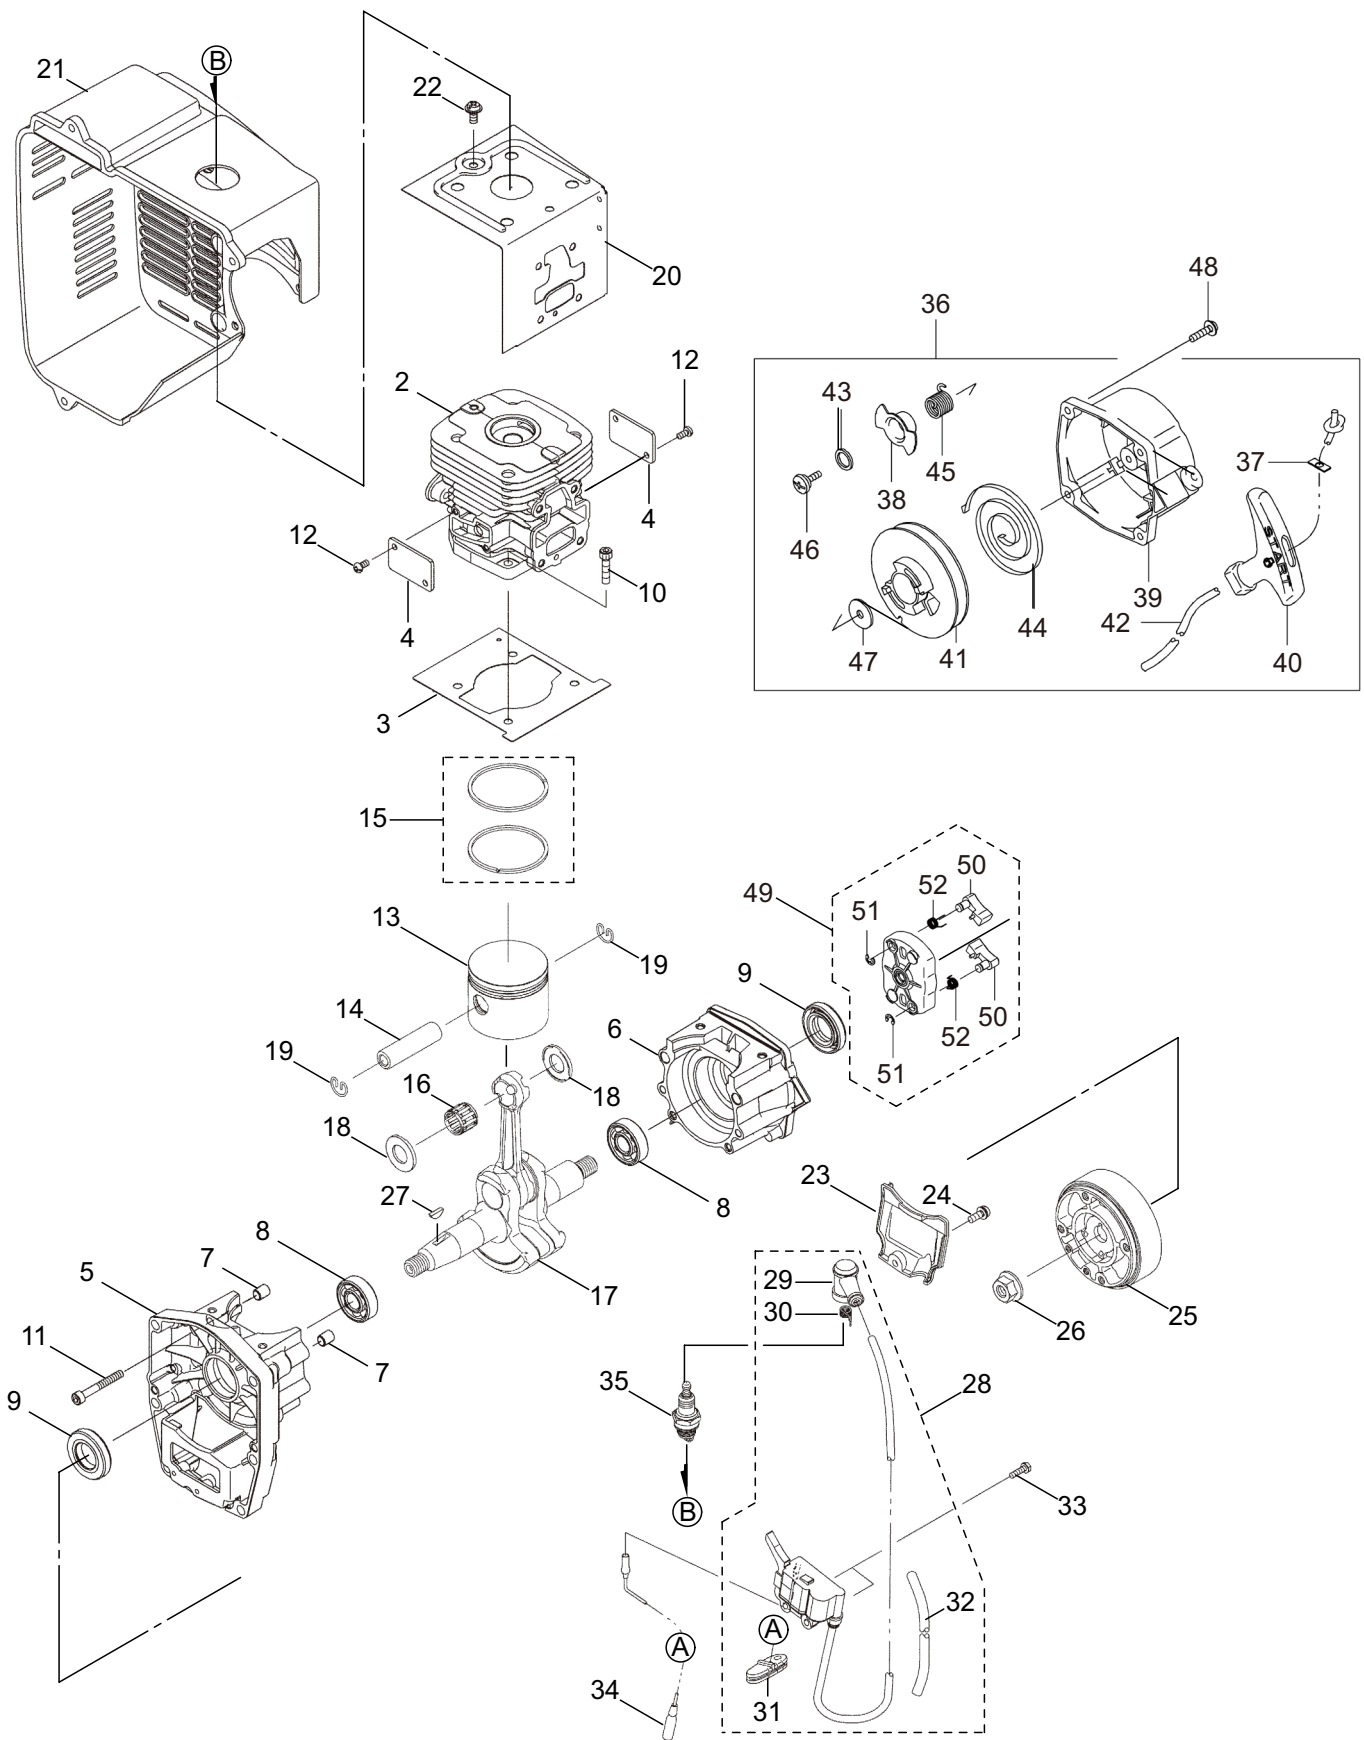

2. BL8500SP ENGINE (CYLINDER, CRANKCASE)

Ref. No.	Part No.	Part Name	Q'ty	Remarks
2-1	274496	Engine	1	TK065D-KT00
2-2	426073	Cylinder	1	
2-3	426074	Gasket	1	
2-4	426075	Plate	2	
2-5	426076	Crankcase	1	
2-6	426077	Crankcase	1	
2-7	419524	Pin	2	
2-8	426078	Bearing	2	#6303C3
2-9	419527	Oil Seal	2	
2-10	416110	Bolt, Socket	4	5x20
2-11	426079	Bolt	4	5x40
2-12	416111	Screw	4	4x8
2-13	426080	Piston	1	
2-14	649322	Piston Pin	1	
2-15	426081	Piston Ring Set	1	
2-16	649325	Bearing	1	
2-17	426082	Crankshaft Ass'y	1	
2-18	426083	Spacer	2	
2-19	419536	Snap Ring	2	
2-20	426084	Shroud	1	
2-21	426342	Shroud	1	
2-22	419543	Screw	1	5x12
2-23	426086	Cover	1	
2-24	419529	Screw	1	
2-25	426087	Flywheel	1	
2-26	419554	Nut	1	10mm
2-27	419549	Key	1	
2-28	426090	Ignition Coil Ass'y	1	Incl.29-32
2-29	426088	Spark Plug Cap	1	
2-30	426089	Tarminal	1	
2-31	426093	Grommet	1	
2-32	426094	Tube	1	
2-33	419552	Bolt	2	4x14
2-34	426091	Lead Wire	1	
2-35	426092	Spark Plug	1	BPMR7A-9
2-36	426346	Recoil Starter Ass'y	1	Incl.37-47
2-37	944502	Plate	1	
2-38	426344	Retainer	1	
2-39	426345	Starter Case	1	
2-40	998437	Grip	1	
2-41	426347	Reel	1	
2-42	419586	Rope	1	
2-43	944978	Thrust Washer	1	
2-44	426348	Spiral Spring	1	
2-45	426349	Spring	1