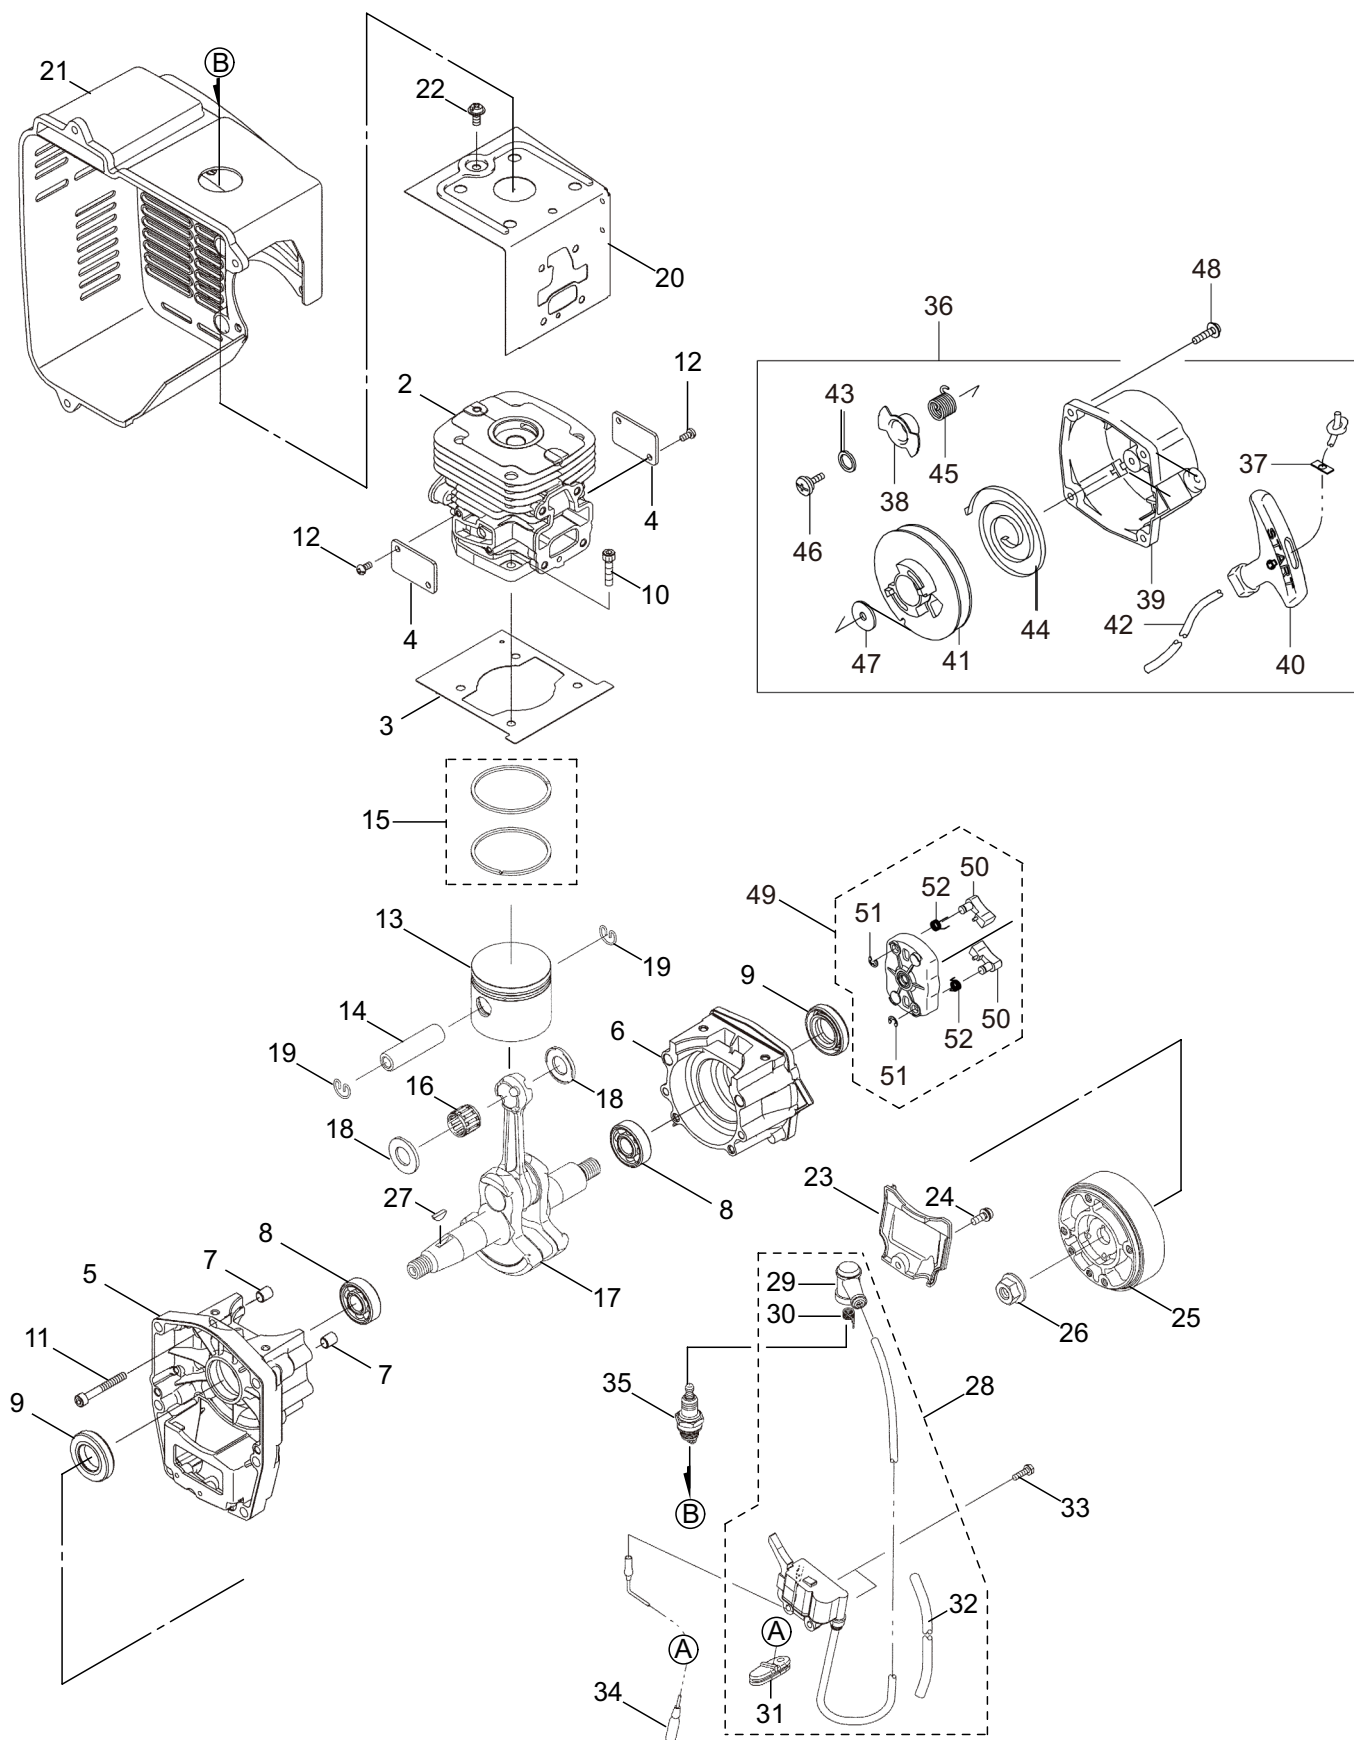

2. BL8500SP ENGINE (CYLINDER, CRANKCASE)

Ref. No.	Part No.	Part Name	Q'ty	Remarks
2-46	416177	Screw	1	
2-47	426350	Washer	1	
2-48	419588	Screw	4	
2-49	419583	Starting Pulley	1	Incl.50-52
2-50	419581	Pawl	2	
2-51	944226	Snap Ring	2	
2-52	416281	Spring	2