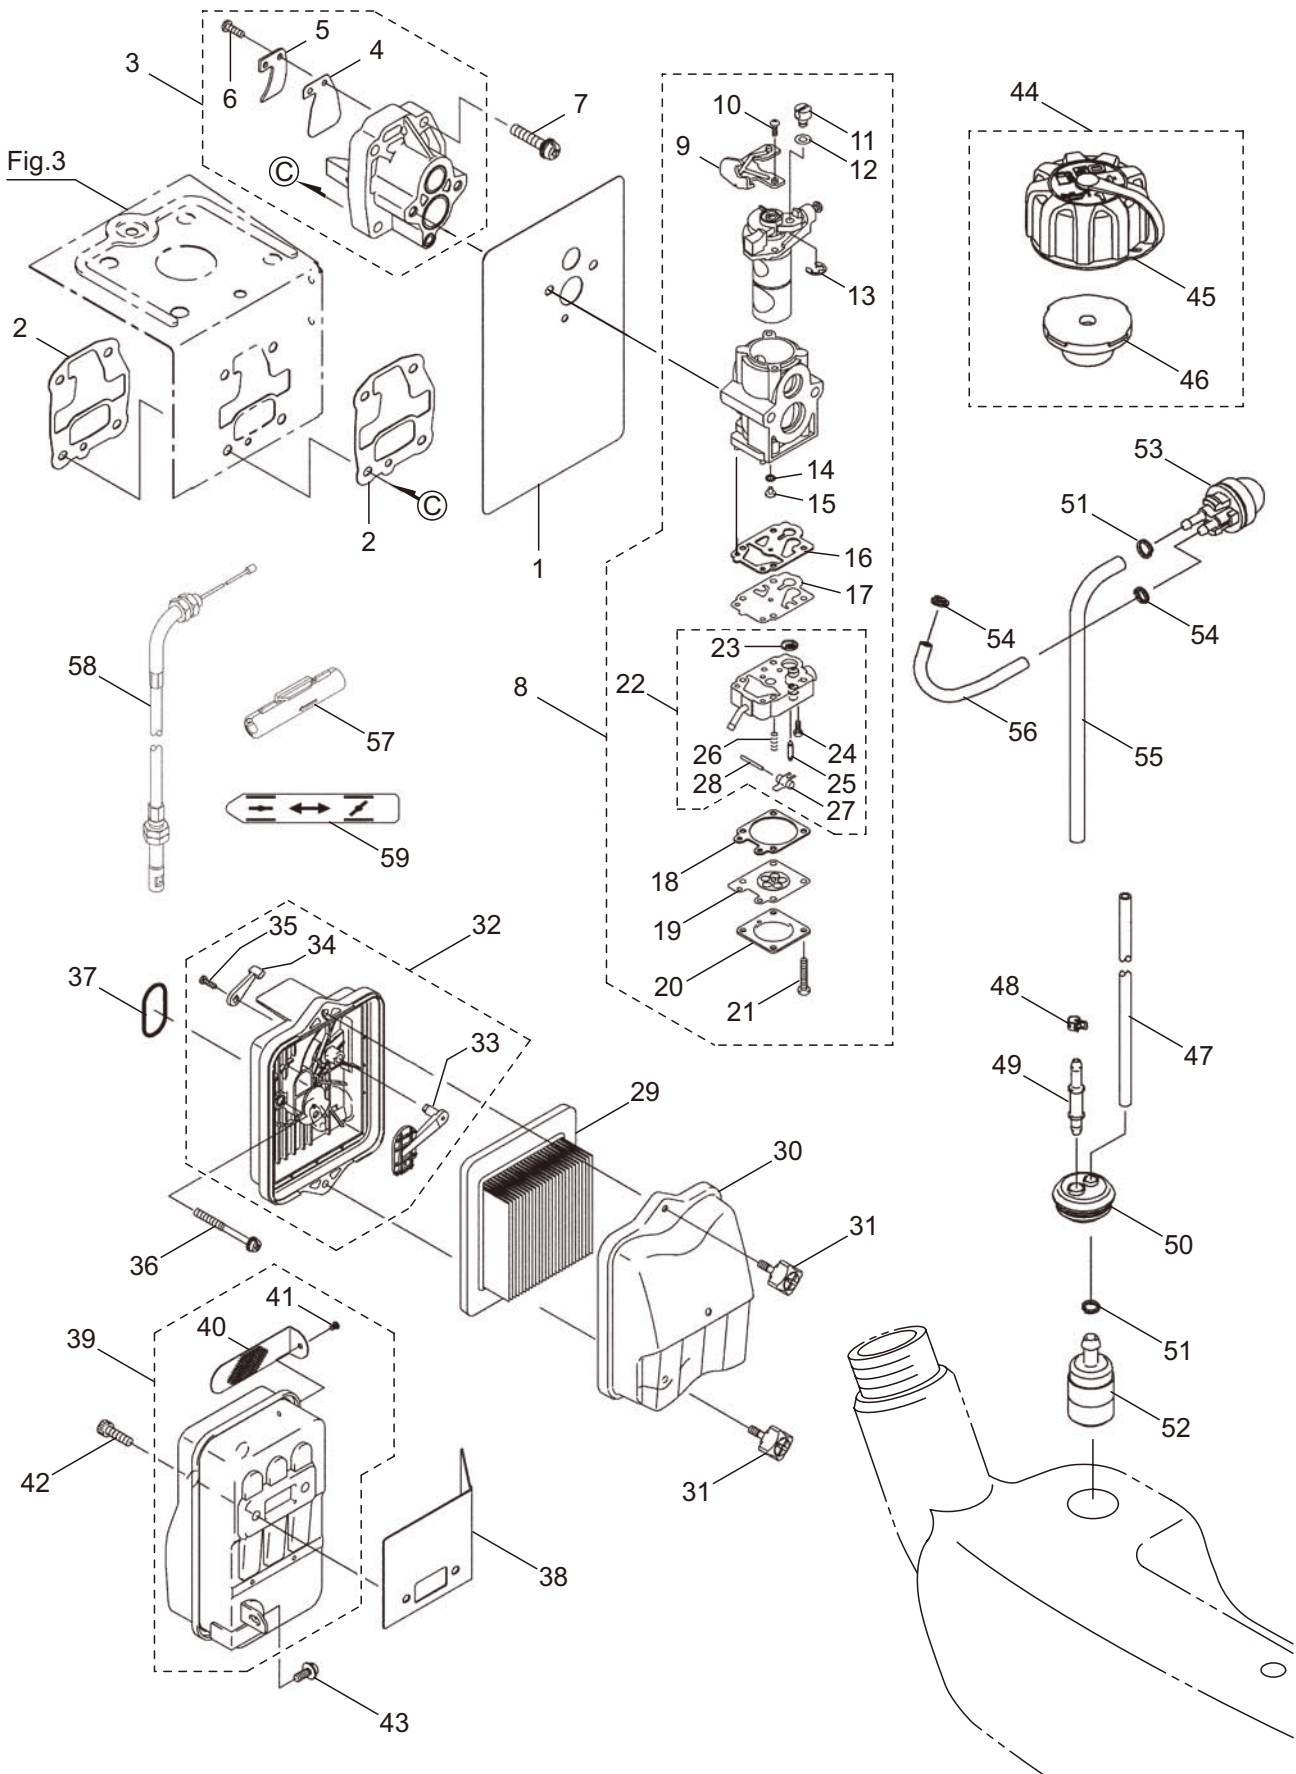

3. BL8500SP
ENGINE (CARBURETOR, AIR FILTER)

Ref. No.	Part No.	Part Name	Q'ty	Remarks
3-1	426096	Gasket	1	
3-2	426095	Gasket	2	
3-3	426343	Reed Valve Ass'y	1	Incl.4-6
3-4	419560	Reed Valve	1	
3-5	419562	Stopper	1	
3-6	419564	Screw	2	3x12
3-7	577361	Screw	4	M5x25
3-8	426098	Carburetor Ass'y	1	Incl.9-28
3-9	649338	Bracket	1	
3-10	577179	Screw	2	
3-11	598415	Arm	1	
3-12	624532	Washer	1	
3-13	577175	Snap Ring	1	
3-14	577182	O-Ring	1	
3-15	649349	Main Jet	1	#55.5
3-16	634350	Gasket	1	
3-17	577185	Diaphragm	1	
3-18	649339	Gasket	1	
3-19	634357	Diaphragm	1	
3-20	649343	Cover	1	
3-21	649348	Screw	4	
3-22	649346	Body	1	Incl.23-28
3-23	624430	Filter	1	
3-24	624432	Screw	1	
3-25	624431	Float Valve	1	
3-26	624434	Spring	1	
3-27	624429	Lever	1	
3-28	624433	Pin	1	
3-29	426099	Air Filter Element Ass'y	1	
3-30	426102	Cap	1	
3-31	426108	Bolt	2	
3-32	426100	Case Ass'y	1	Incl.33-35
3-33	426104	Valve	1	
3-34	426103	Lever	1	
3-35	419577	Screw	1	3x10
3-36	423452	Screw	2	5x55
3-37	423450	O-Ring	1	
3-38	426101	Gasket	1	
3-39	426106	Maffler Ass'y	1	Incl.40,41
3-40	426105	Spark Arrester	1	
3-41	416161	Screw	1	
3-42	426107	Bolt	2	6x20
3-43	419529	Screw	1	
3-44	425443	Tank Cap Ass'y	1	Incl.45,46
3-45	649364	Tank Cap Ass'y	1