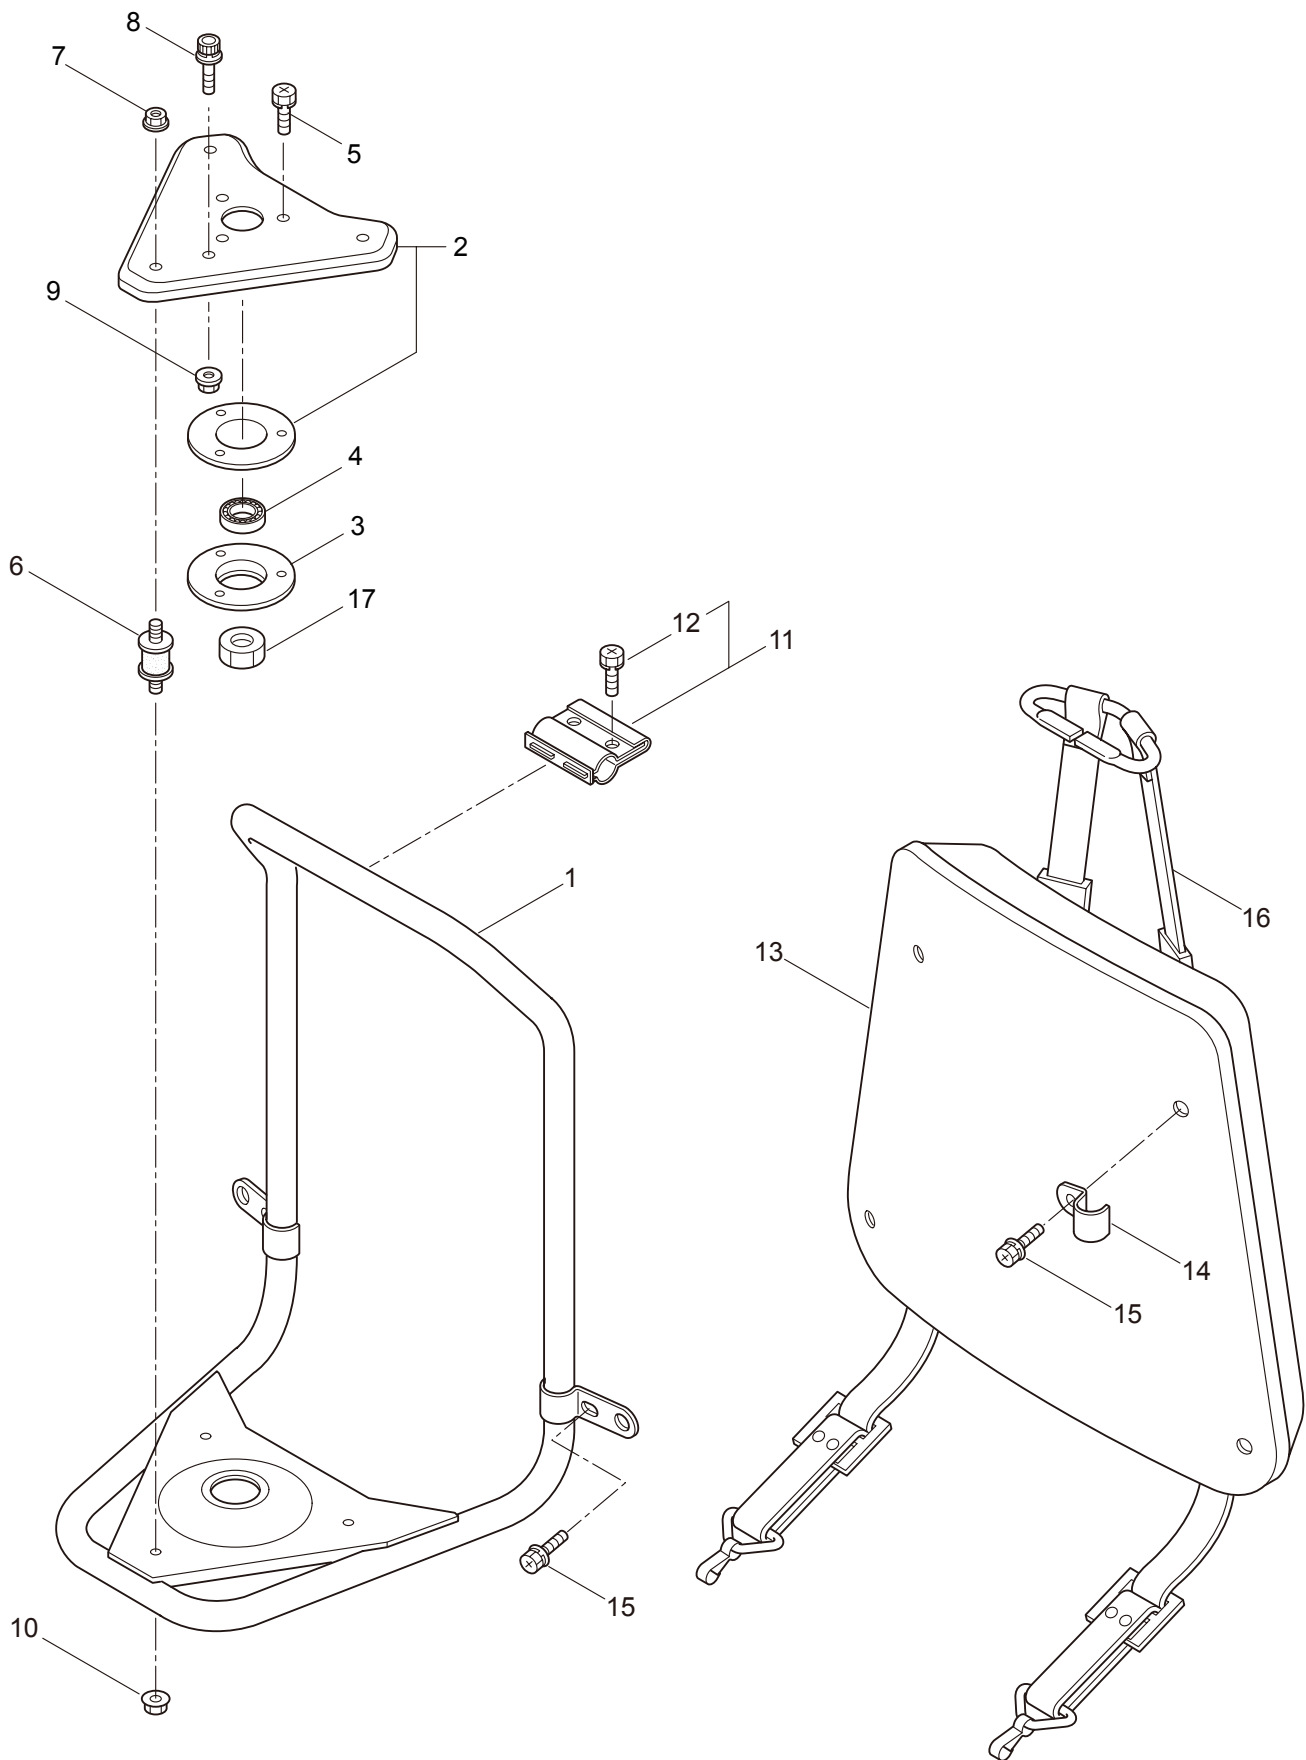

PARTS LIST

MBS4321RS

CONTENTS

1. MAIN BODY	1 ~ 2
2. SUPPORT FRAME	3 ~ 4
3. GEARCASE	5 ~ 6
4. ENGINE	7 ~ 10
5. CARBURETOR, FUEL TANK	11 ~ 14
6. ACCESSORIES	15 ~ 16

2016. 02.

MARUYAMA

P/N 524265

1. MBS4321RS
MAIN BODY

Ref. No.	Part No.	Part Name	Q'ty	Remarks
1-1	364596	MBS4321RS	1	
1-2	216965	Driveshaft Ass'y	1	
1-3	224125	Driveshaft Tube	1	
1-4	215730	Joint Pipe Ass'y	1	Incl.5,6
1-5	087786	Cap Screw	2	M5x25
1-6	012487	Washer	1	M5
1-7	237892	Label	1	MBS4321RS
1-8	213750	Label	1	Caution
1-9	216803	Plastic Tube	1	980L
1-10	222530	Outer Ass'y	1	Incl.11-14
1-11	222531	Outer	1	Incl.12
1-12	215885	Cover	1	
1-13	011338	O-Ring	1	P18
1-14	211895	Inner Shaft	1	
1-15	222416	Clutch Case Ass'y	1	Incl.16-20
1-16	222085	Clutch Case	1	
1-17	222442	Bearing	1	#6202 2RS
1-18	012380	Snap Ring	1	#35
1-19	550118	Snap Ring	1	WR15
1-20	220336	Clutch Drum	1	
1-21	219113	Cap Screw	4	M6x20
1-22	231961	Safety Cover Ass'y	1	Incl.23-25
1-23	223179	Bracket	1	
1-24	237364	Threaded Bracket	1	
1-25	220632	Cap Screw	2	M6x30
1-26	231882	String Cutter Ass'y	1	Incl.27-29
1-27	230747	String Cutter	1	
1-28	261250	Cap Screw	1	M5x20
1-29	228325	Nut	1	
1-30	230748	Cover Extention	1	
1-31	232131	Loop Handle Ass'y	1	Incl.32-34
1-32	222520	Loop Handle	1	
1-33	215608	Cap Screw	4	M5x30x16
1-34	081027	Nut	4	M5
1-35	215239	Shaft Grip	1	
1-36	226914	Throttle Lever	1	
1-37	226067	Throttle Wire	1	

2. MBS4321RS SUPPORT FRAME

Ref. No.	Part No.	Part Name	Q'ty	Remarks
2-1	218153	Support Frame	1	
2-2	232316	Turn Bracket Ass'y	1	
2-3	211644	Bearing Case	1	
2-4	220619	Bearing	1	#6001UU
2-5	092578	Bolt	3	M5x10
2-6	226783	Buffer	3	
2-7	219959	Nut	3	M6
2-8	223704	Cap Screw	1	M6x12
2-9	219959	Nut	1	M6
2-10	219959	Nut	3	M6
2-11	211969	Hanging Bracket Ass'y	1	Incl.12
2-12	092579	Bolt	2	M5x12
2-13	214498	Pad	1	
2-14	210968	Bracket	2	
2-15	092580	Bolt	4	M5x12
2-16	226483	Band Ass'y	1	
2-17	084020	Nut	1	M12