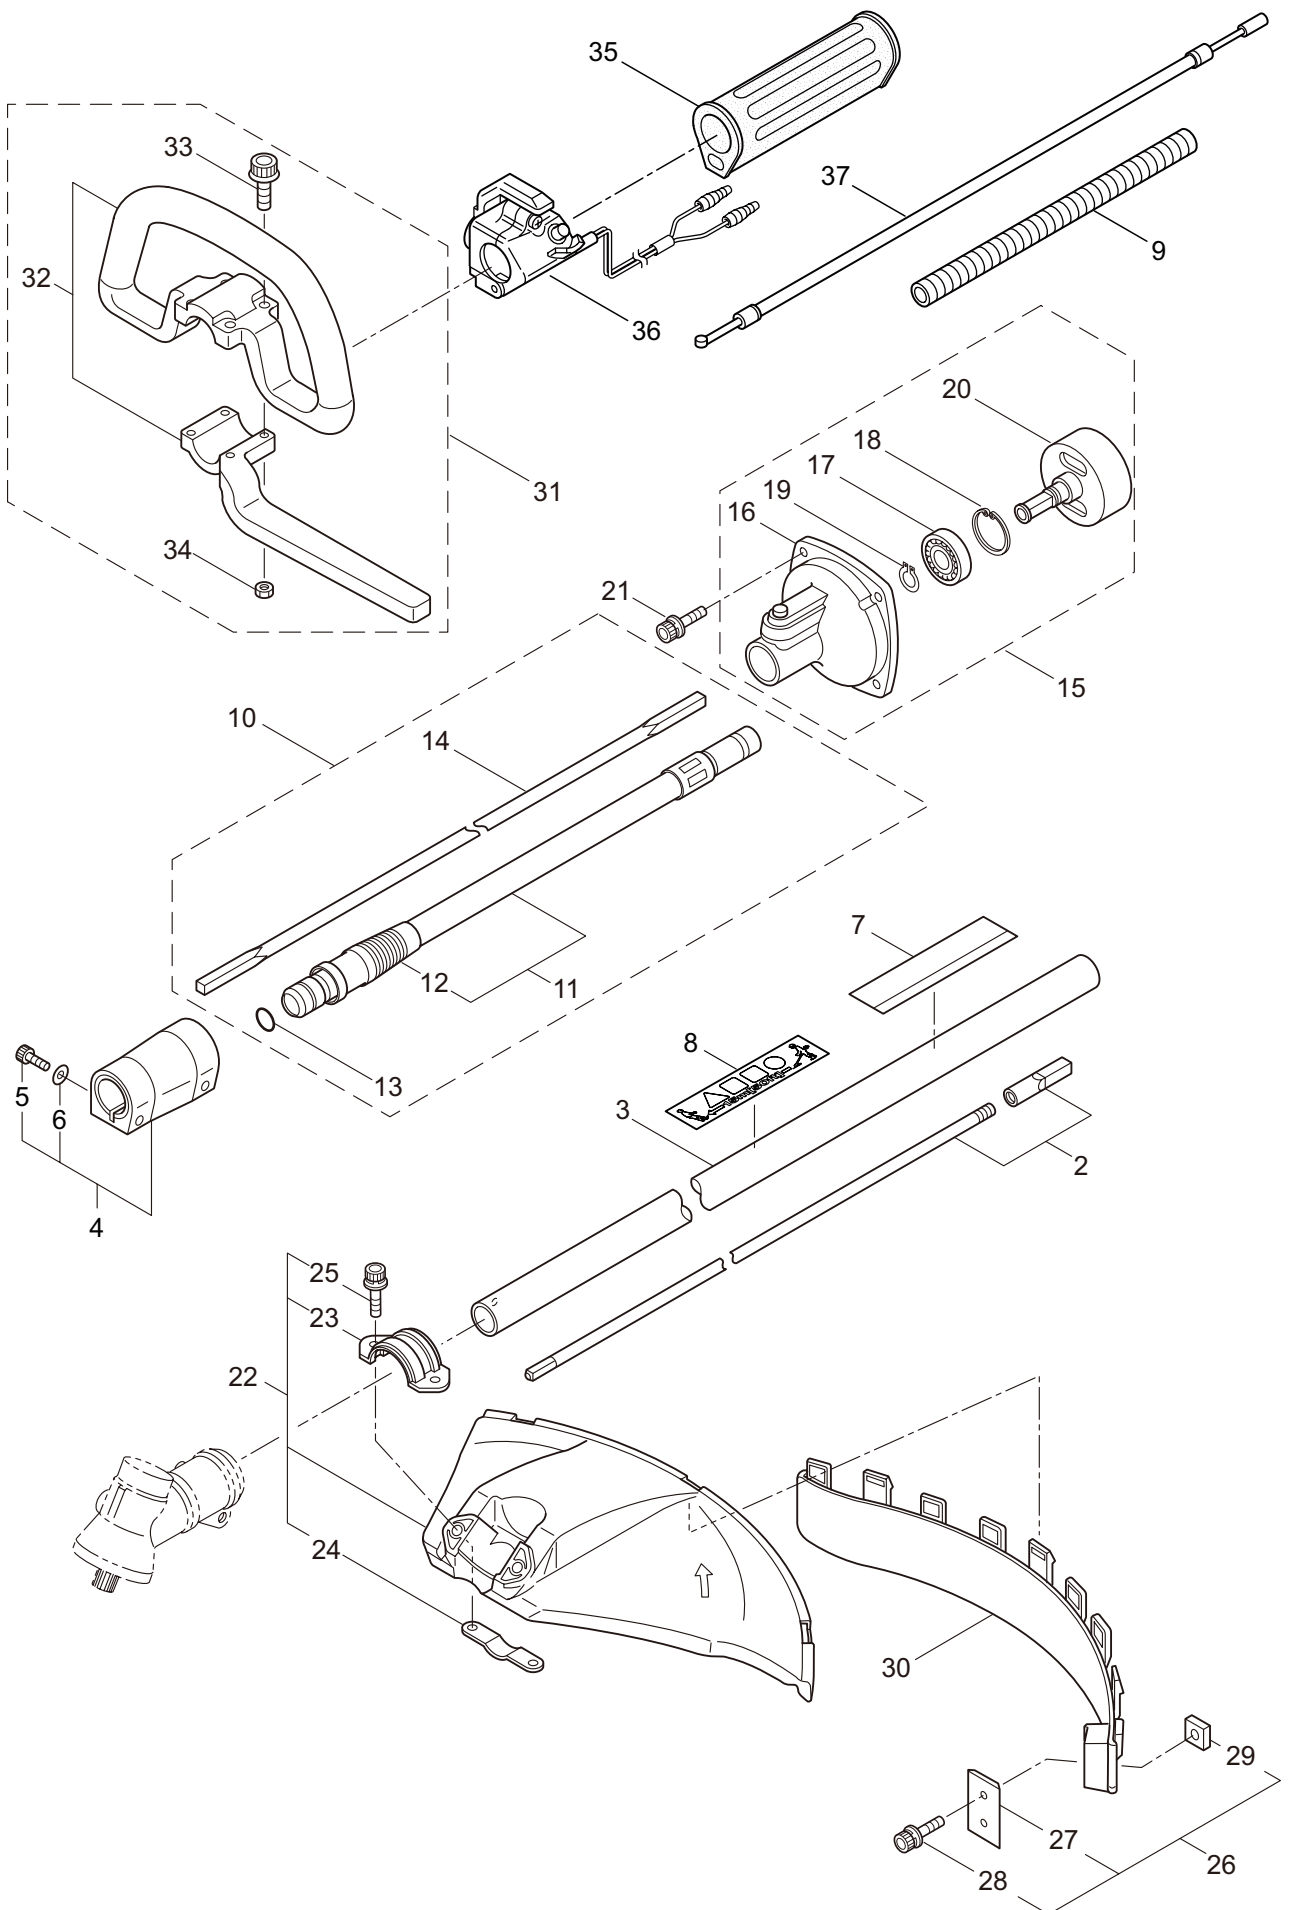

PARTS LIST

MBS4321RS

CONTENTS

1. MAIN BODY	1 ~ 2
2. SUPPORT FRAME	3 ~ 4
3. GEARCASE	5 ~ 6
4. ENGINE	7 ~ 10
5. CARBURETOR, FUEL TANK	11 ~ 14
6. ACCESSORIES	15 ~ 16

2016. 02.

MARUYAMA

P/N 524265

1. MBS4321RS
MAIN BODY

Ref. No.	Part No.	Part Name	Q'ty	Remarks
1-1	364596	MBS4321RS	1	
1-2	216965	Driveshaft Ass'y	1	
1-3	224125	Driveshaft Tube	1	
1-4	215730	Joint Pipe Ass'y	1	Incl.5,6
1-5	087786	Cap Screw	2	M5x25
1-6	012487	Washer	1	M5
1-7	237892	Label	1	MBS4321RS
1-8	213750	Label	1	Caution
1-9	216803	Plastic Tube	1	980L
1-10	222530	Outer Ass'y	1	Incl.11-14
1-11	222531	Outer	1	Incl.12
1-12	215885	Cover	1	
1-13	011338	O-Ring	1	P18
1-14	211895	Inner Shaft	1	
1-15	222416	Clutch Case Ass'y	1	Incl.16-20
1-16	222085	Clutch Case	1	
1-17	222442	Bearing	1	#6202 2RS
1-18	012380	Snap Ring	1	#35
1-19	550118	Snap Ring	1	WR15
1-20	220336	Clutch Drum	1	
1-21	219113	Cap Screw	4	M6x20
1-22	231961	Safety Cover Ass'y	1	Incl.23-25
1-23	223179	Bracket	1	
1-24	237364	Threaded Bracket	1	
1-25	220632	Cap Screw	2	M6x30
1-26	231882	String Cutter Ass'y	1	Incl.27-29
1-27	230747	String Cutter	1	
1-28	261250	Cap Screw	1	M5x20
1-29	228325	Nut	1	
1-30	230748	Cover Extention	1	
1-31	232131	Loop Handle Ass'y	1	Incl.32-34
1-32	222520	Loop Handle	1	
1-33	215608	Cap Screw	4	M5x30x16
1-34	081027	Nut	4	M5
1-35	215239	Shaft Grip	1	
1-36	226914	Throttle Lever	1	
1-37	226067	Throttle Wire	1	

2. MBS4321RS SUPPORT FRAME

Ref. No.	Part No.	Part Name	Q'ty	Remarks
2-1	218153	Support Frame	1	
2-2	232316	Turn Bracket Ass'y	1	
2-3	211644	Bearing Case	1	
2-4	220619	Bearing	1	#6001UU
2-5	092578	Bolt	3	M5x10
2-6	226783	Buffer	3	
2-7	219959	Nut	3	M6
2-8	223704	Cap Screw	1	M6x12
2-9	219959	Nut	1	M6
2-10	219959	Nut	3	M6
2-11	211969	Hanging Bracket Ass'y	1	Incl.12
2-12	092579	Bolt	2	M5x12
2-13	214498	Pad	1	
2-14	210968	Bracket	2	
2-15	092580	Bolt	4	M5x12
2-16	226483	Band Ass'y	1	
2-17	084020	Nut	1	M12