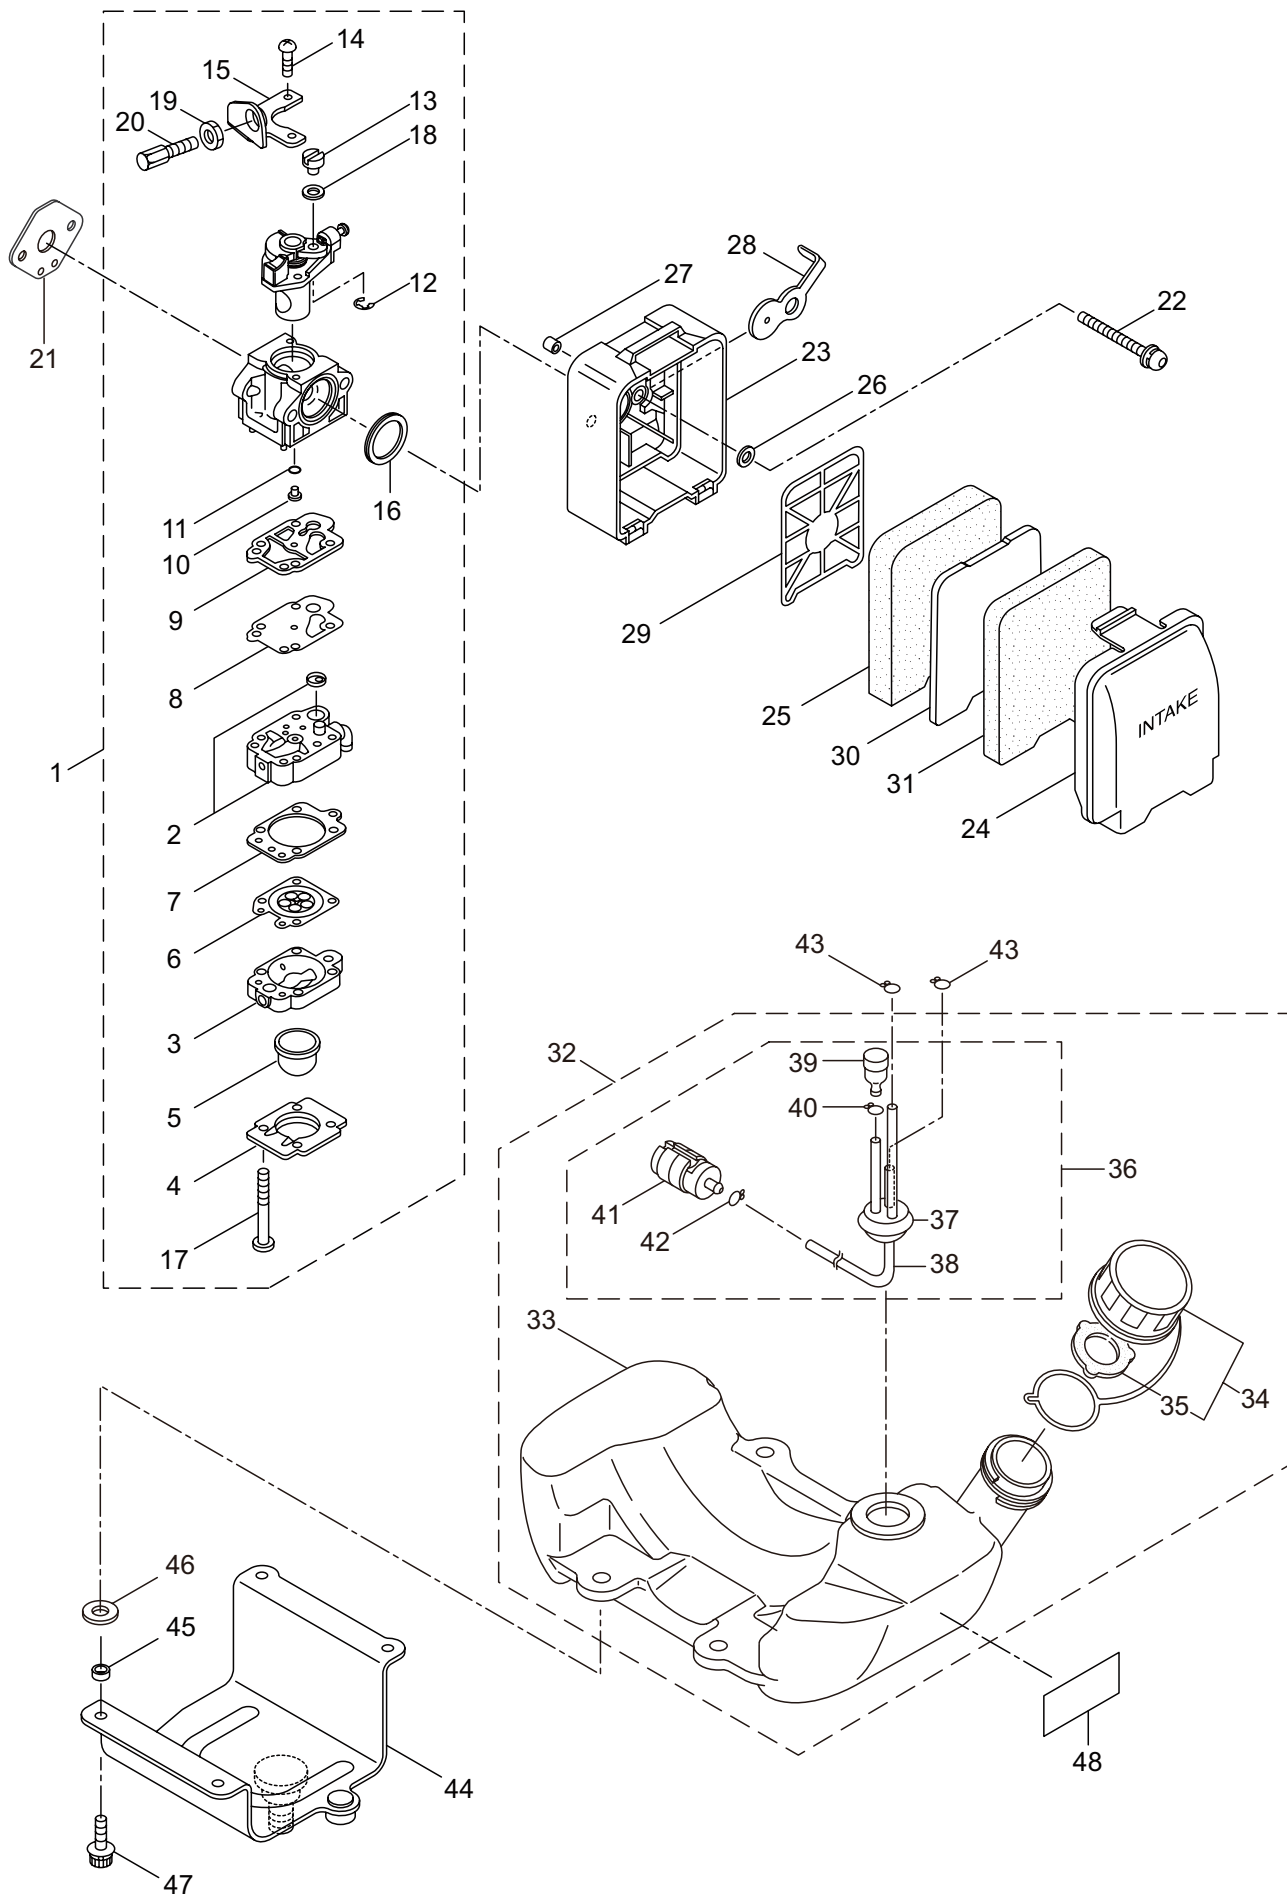

5. MBS4321RS
CARBURETOR, FUEL TANK

Ref. No.	Part No.	Part Name	Q'ty	Remarks
5-46	285735	Packing	4	M5x20
5-47	261250	Cap Screw	4	
5-48	283207	Label	1