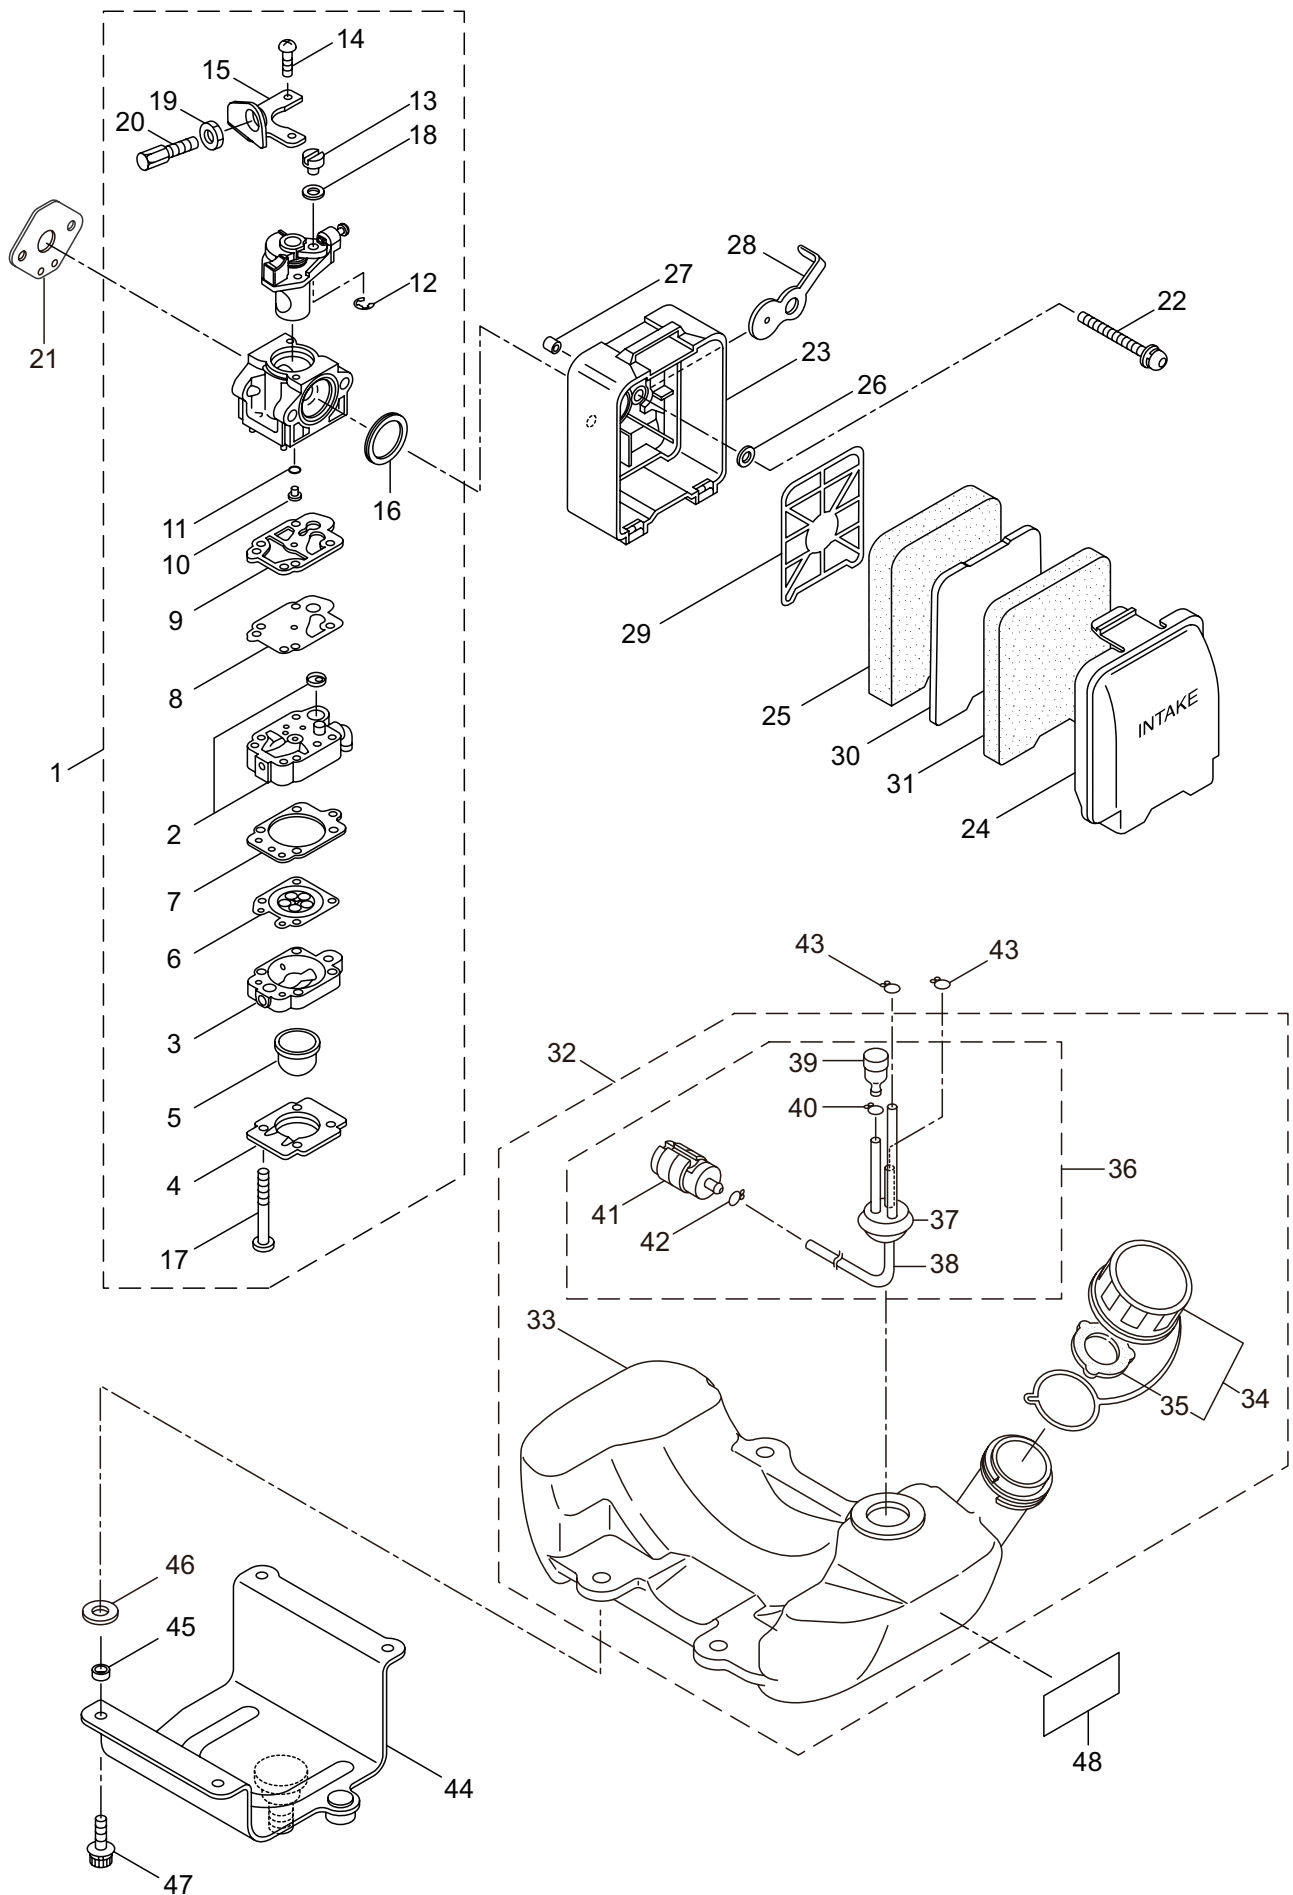

5. MBS4321RS
CARBURETOR, FUEL TANK

Ref. No.	Part No.	Part Name	Q'ty	Remarks
5-1	276169	Carburetor Ass'y	1	Incl.2-20 New gasket required
5-2	263739	Pump Body	1	
5-3	262991	Purge Body	1	
5-4	262992	Cover Plate	1	
5-5	261874	Primer Bulb	1	
5-6	283905	Diaphragm, Meterring	1	
5-7	262993	Gasket	1	
5-8	262994	Diaphragm,Fuel Pump	1	
5-9	282576	Gasket	1	
5-10	287061	Main Jet	1	
5-11	261871	O-Ring	1	
5-12	261876	E-Ring	1	
5-13	261658	Swivel	1	
5-14	261875	Screw	2	
5-15	264677	Bracket	1	
5-16	261657	Packing	1	
5-17	262996	Screw	4	
5-18	264678	Washer	1	
5-19	261878	Nut	1	
5-20	263994	Adapter	1	
5-21	282301	Gasket	1	
5-22	262720	Cap Screw	2	M5x55
5-23	263723	Housing	1	
5-24	263713	Air Filter Cover	1	
5-25	263714	Foam Element	1	
5-26	263000	Washer	1	
5-27	263715	Sleeve	2	
5-28	263007	Choke Valve	1	
5-29	263717	Screen	1	
5-30	274080	Element F	1	
5-31	285424	Element S	1	
5-32	286893	Fuel Tank Ass'y	1	Incl.33-42
5-33	286067	Fuel Tank	1	
5-34	281564	Fuel Tank Cap Ass'y	1	Incl.35
5-35	269377	Gasket	1	
5-36	286794	Fuel Pipe Pick-up Ass'y	1	Incl.37-42
5-37	268065	Grommet	1	
5-38	262649	Fuel Pipe	1	
5-39	261590	Breather	1	
5-40	261117	Clip	1	
5-41	267328	Fuel Filter Ass'y	1	
5-42	261117	Clip	1	
5-43	261117	Clip	2	
5-44	287270	Bracket	1	
5-45	288592	Sleeve	4