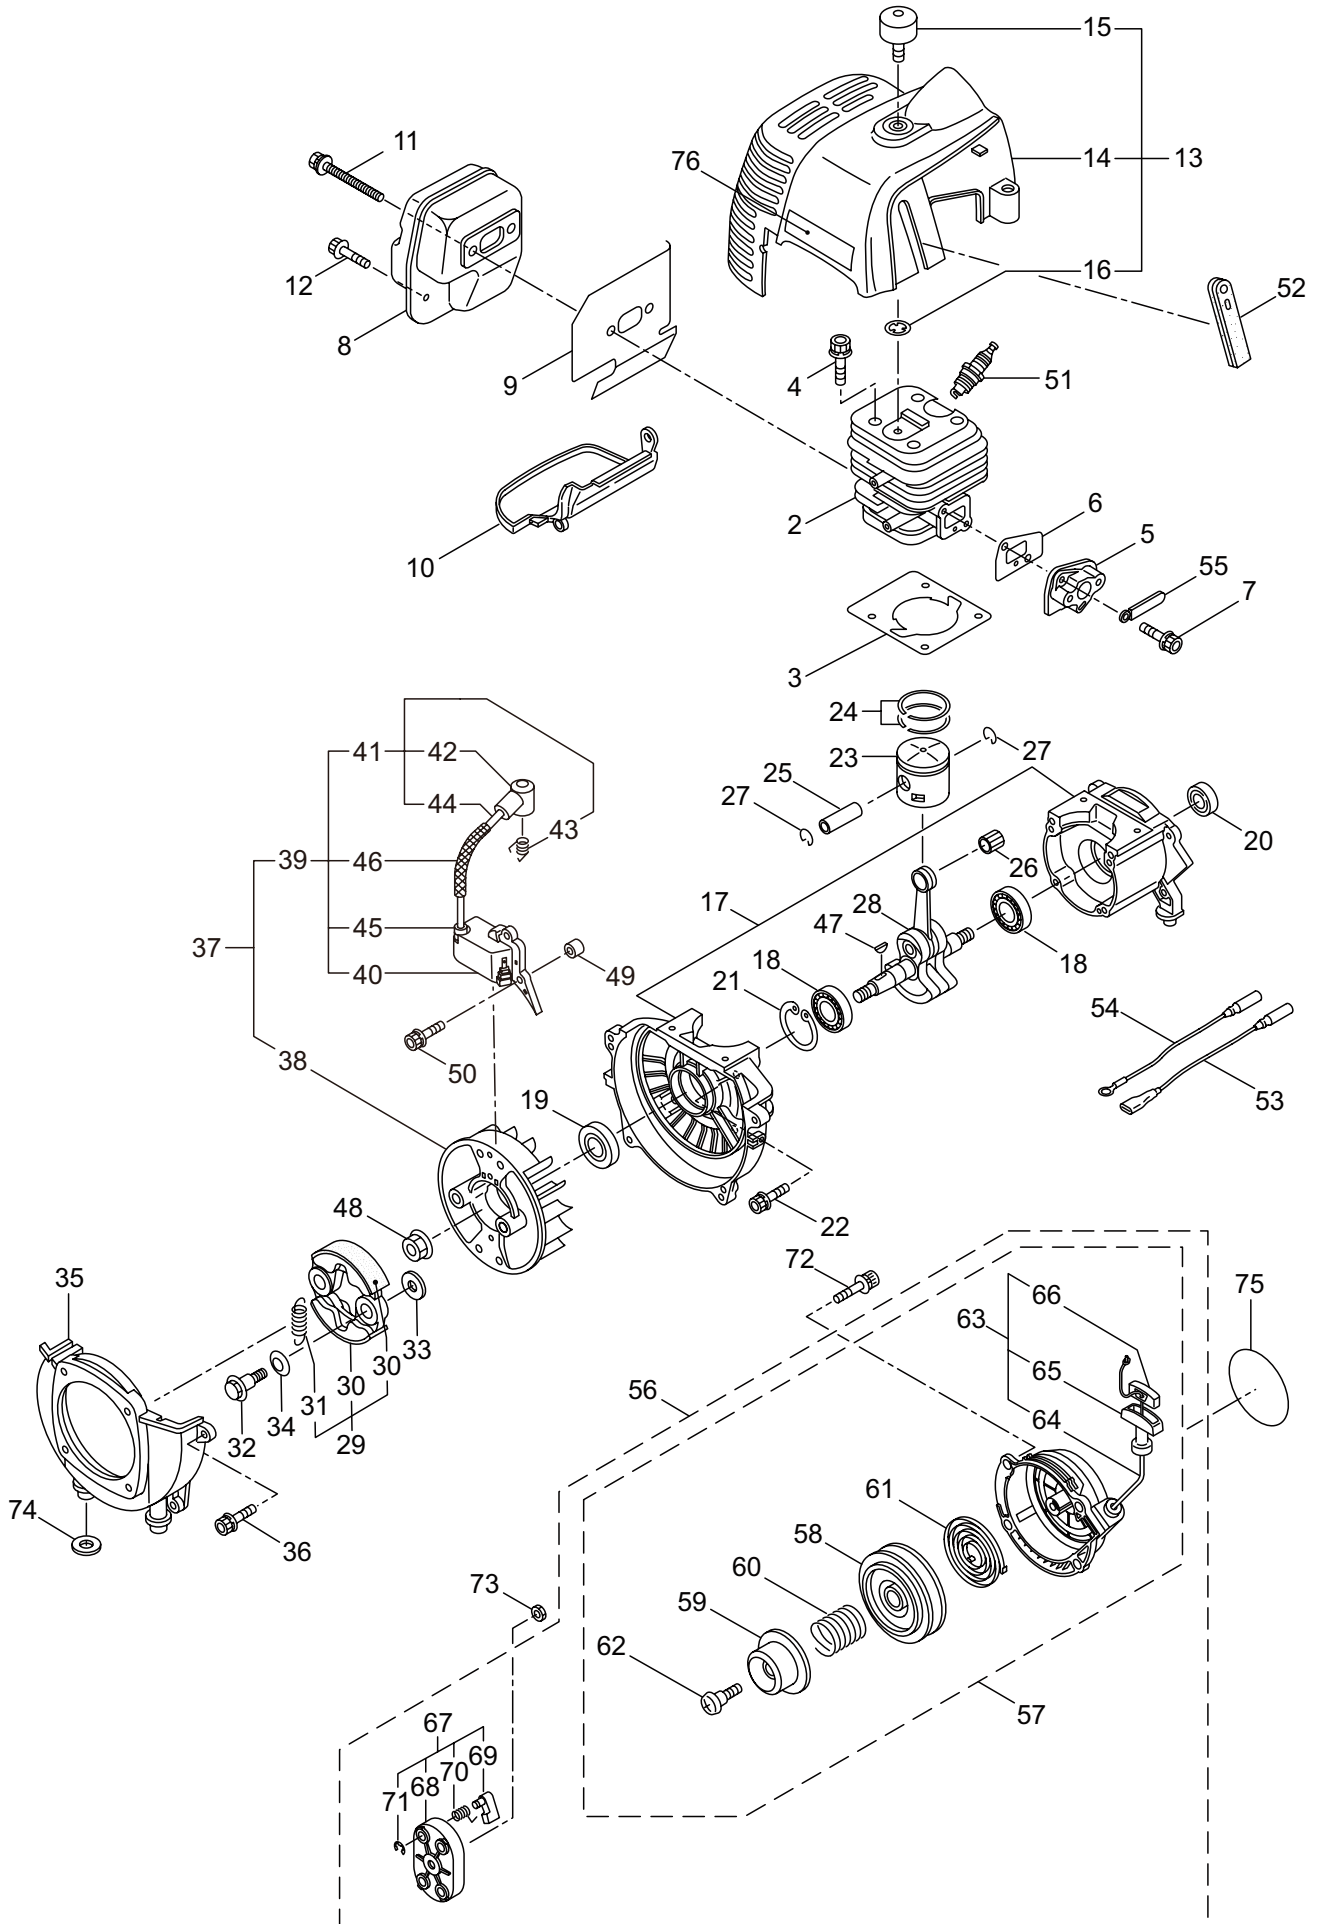

4. MBS4321RS ENGINE

Ref. No.	Part No.	Part Name	Q'ty	Remarks
4-46	284759	Insulator	1	
4-47	261076	Woodruff Key	1	3x10
4-48	262731	Nut,Rotor	1	M10
4-49	280381	Spacer	2	
4-50	261256	Cap Screw	2	M4x25
4-51	285982	Spark Plug	1	NGK BPM8Y
4-52	286988	Grommet	1	
4-53	288416	Wire, Lead	1	
4-54	282087	Lead	1	
4-55	264588	Clamp	1	
4-56	285809	Recoil Starter Ass'y	1	Incl.57-71
4-57	285810	Starter Ass'y	1	Incl.58-66
4-58	286291	Reel	1	
4-59	286292	Cam Plate	1	
4-60	286293	Damper Spring	1	
4-61	280995	Spiral Spring	1	
4-62	286295	Set Screw	1	
4-63	286296	Starter Rope Ass'y	1	Incl.64-66
4-64	286297	Starter Rope	1	3.8x1000
4-65	262633	Starter Grip	1	
4-66	262981	Cap	1	
4-67	285679	Starter Pulley Ass'y	1	Incl.68-71
4-68	285680	Starter Pulley	1	
4-69	285681	Pawl	2	
4-70	285682	Return Spring	2	
4-71	262638	E-Ring	2	
4-72	268940	Screw	4	M5x18
4-73	285736	Nut	1	M8
4-74	285735	Packing	4	
4-75	289948	Label	1	MARUYAMA
4-76	262714	Label	1	MARUYAMA