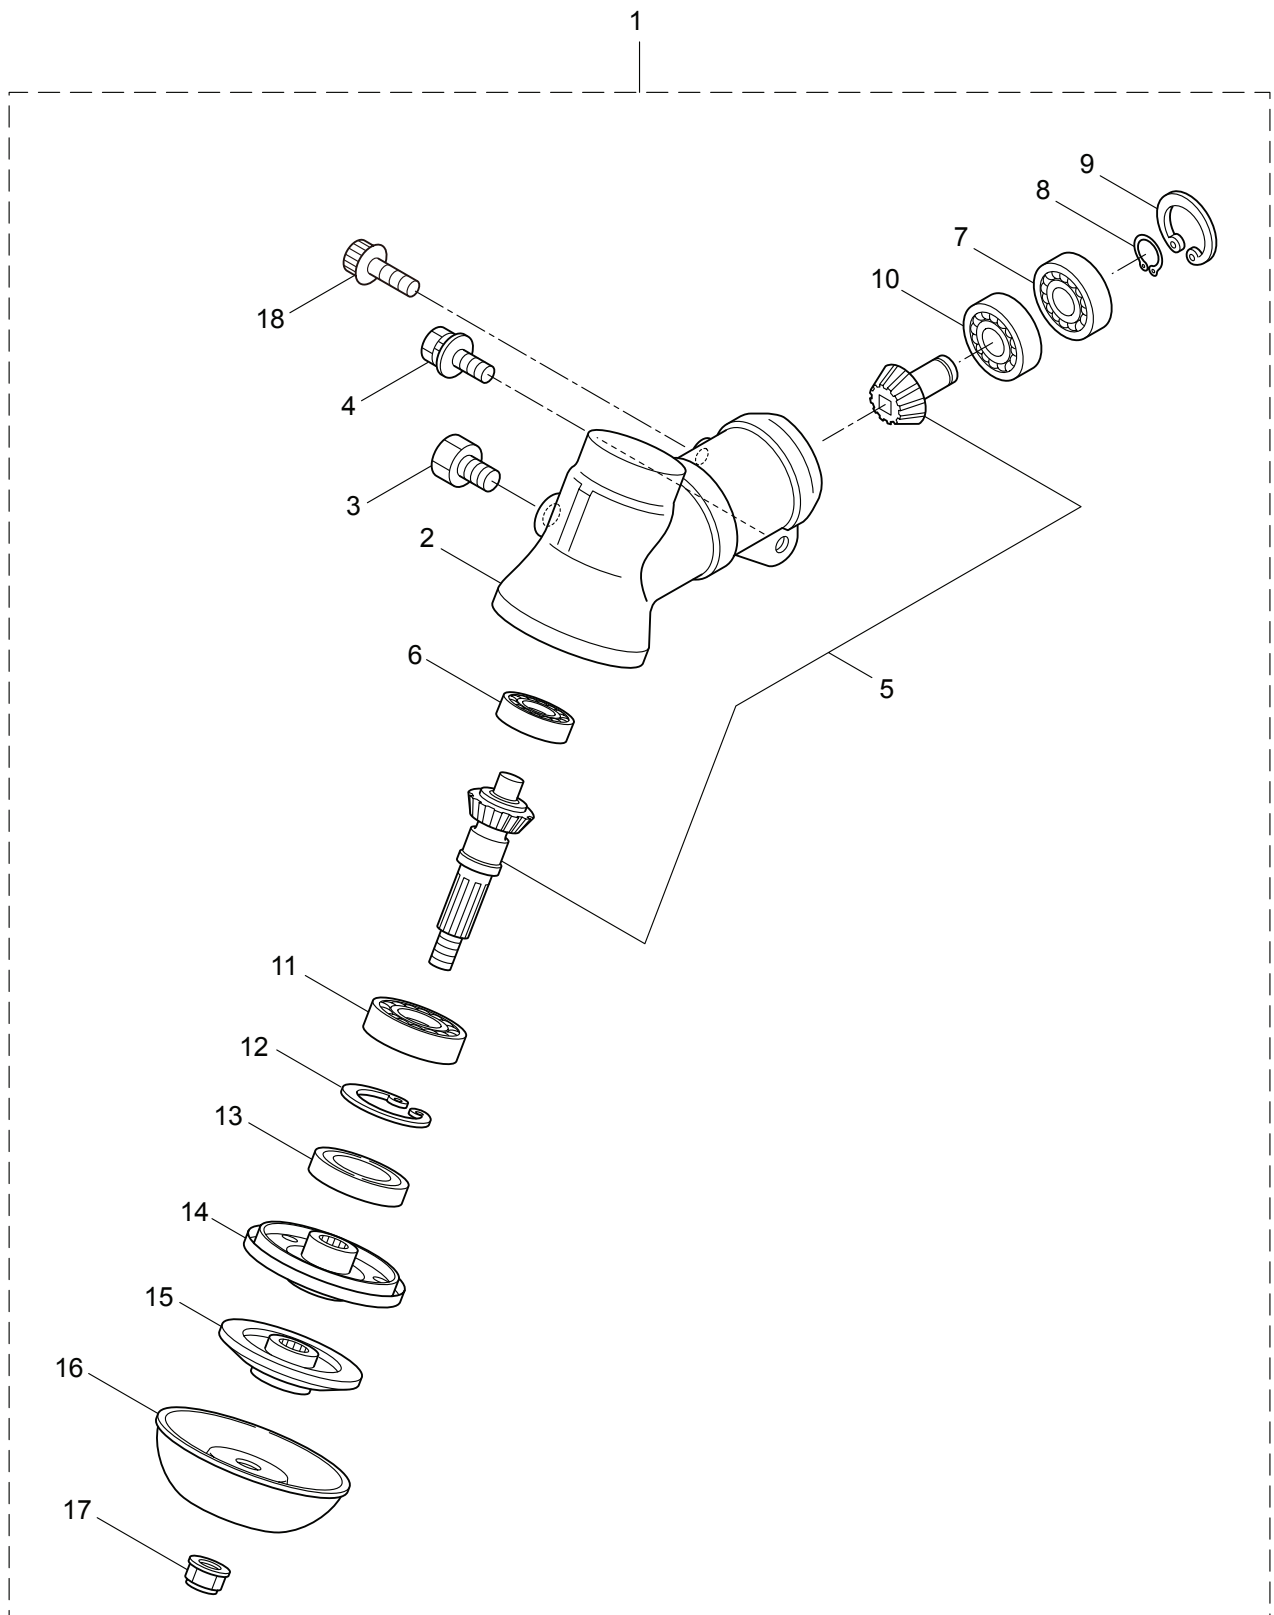

3. MBS4321RS GEARCASE

Ref. No.	Part No.	Part Name	Q'ty	Remarks
3-1	234837	Gearcase Ass'y	1	Incl.2-18
3-2	232850	Gearcase	1	
3-3	234109	Bolt	1	M8x8
3-4	217134	Bolt	1	M6x30
3-5	234349	Gear Set	1	
3-6	014490	Bearing	1	#6000
3-7	106933	Bearing	1	#6000Z
3-8	014210	Snap Ring	1	#10
3-9	054676	Snap Ring	1	#26
3-10	014490	Bearing	1	#6000
3-11	012544	Bearing	1	#6202
3-12	012380	Snap Ring	1	#35
3-13	232049	Oil Seal	1	D21355
3-14	232322	Bracket A Ass'y	1	
3-15	232052	Bracket B	1	
3-16	230849	Stabilizer	1	
3-17	232920	Nut	1	M10x1.25
3-18	217135	Bolt	1	M6x10