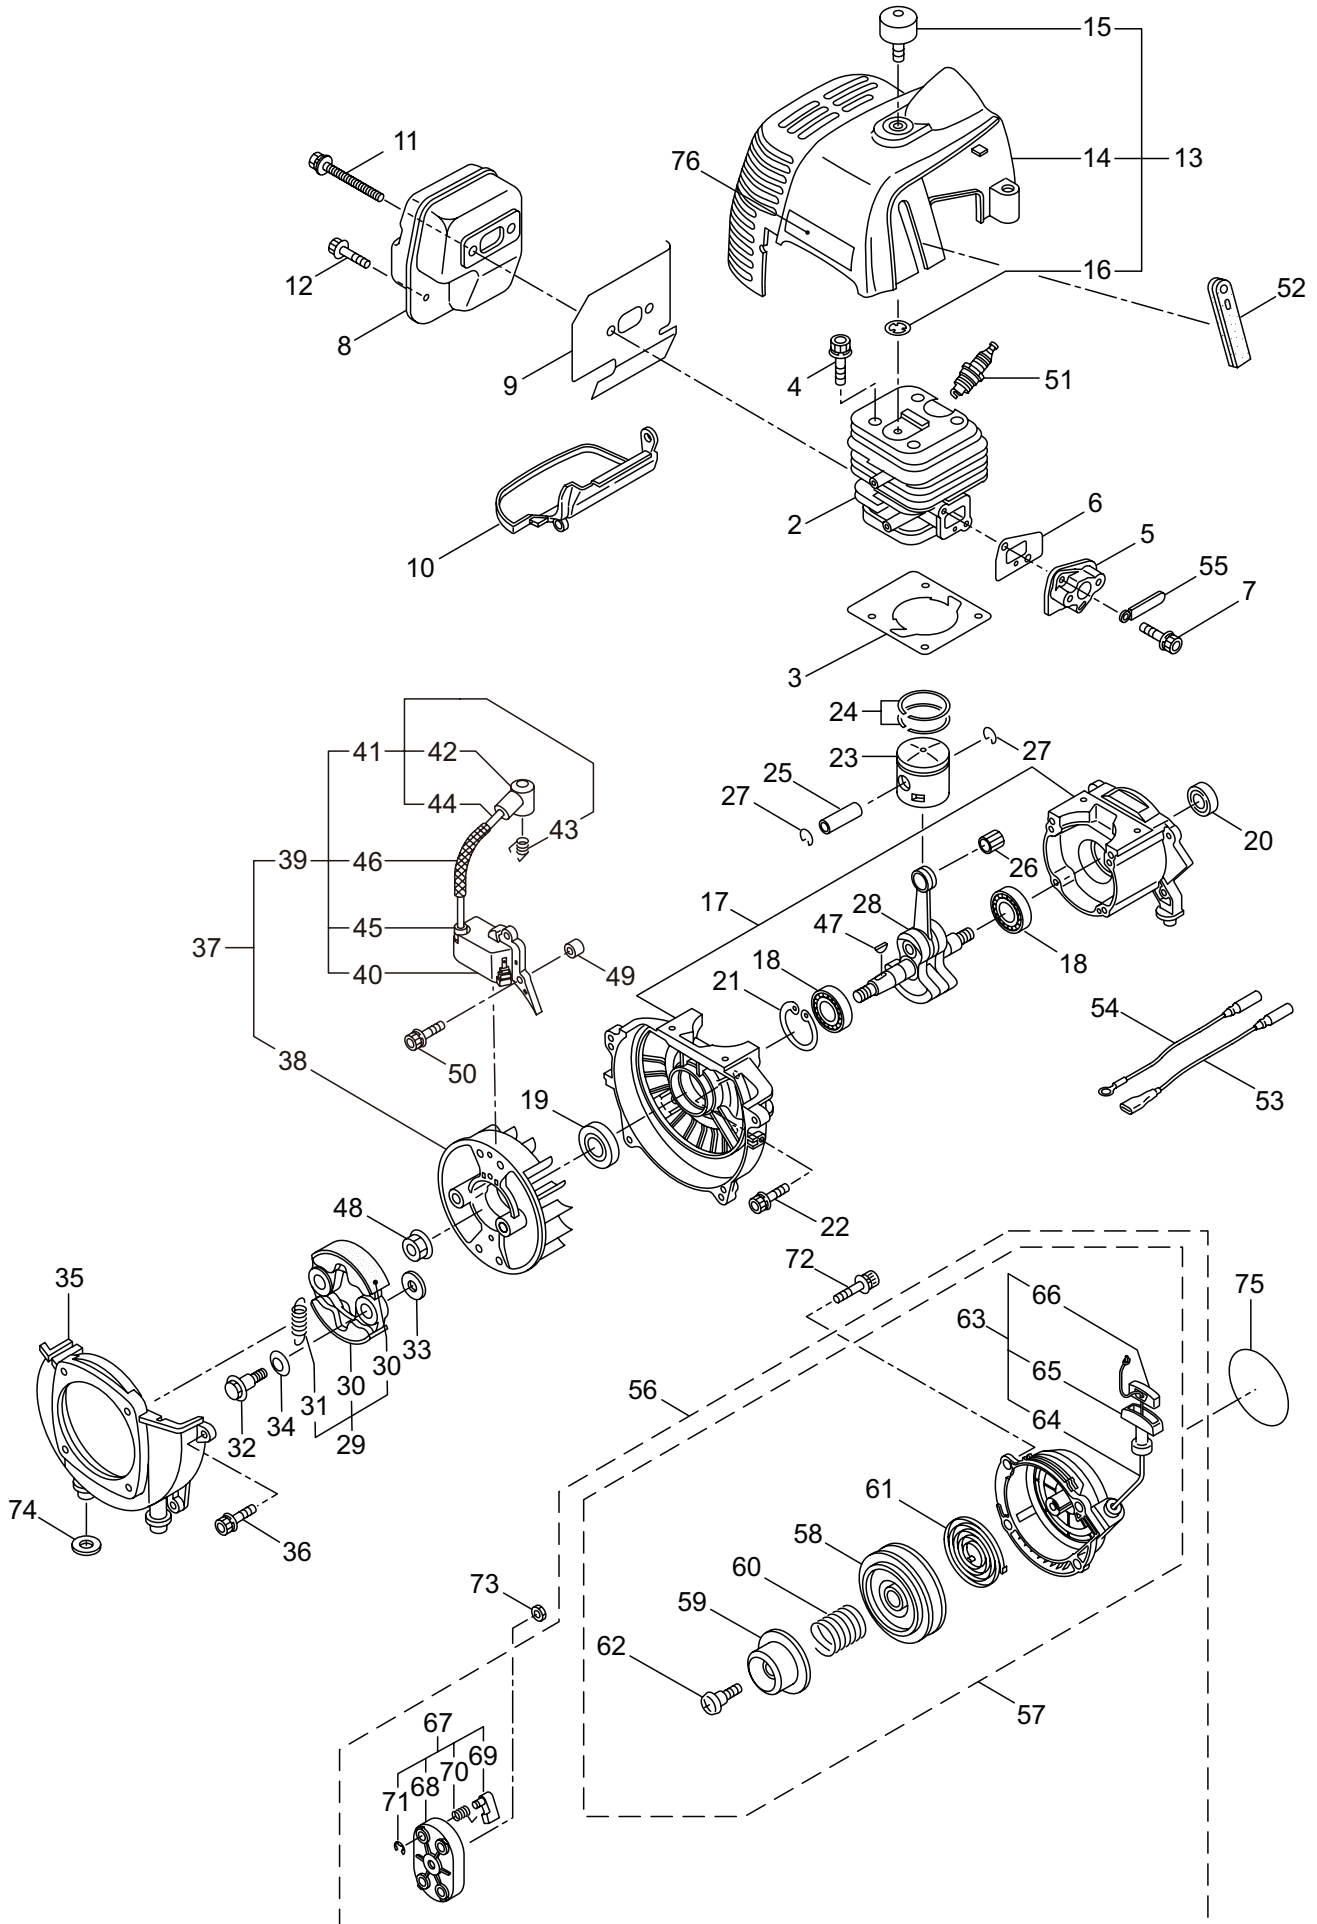

4. MBS4321RS ENGINE

Ref. No.	Part No.	Part Name	Q'ty	Remarks
4-1	859821	Engine	1	CE420/19
4-2	286278	Cylinder	1	New gasket required
4-3	285772	Gasket	1	
4-4	261246	Cap Screw	4	M5x25
4-5	285778	Insulator	1	New gasket required
4-6	285779	Gasket	1	
4-7	265924	Cap Screw	2	M5x25
4-8	288334	Muffler Comp	1	
4-9	285783	Gasket	1	
4-10	285784	Under Cover	1	
4-11	266713	Cap Screw	2	M5x60
4-12	283315	Screw	1	M5x12W-12
4-13	286891	Top Cover Ass'y	1	Incl.14-16
4-14	285786	Top Cover	1	
4-15	285843	Knob	1	
4-16	286362	Washer	1	M6
4-17	285789	Crankcase	1	
4-18	262658	Bearing	2	#6202C3
4-19	262660	Oil Seal	1	TC15357
4-20	262565	Oil Seal	1	ISCD15257
4-21	012380	Snap Ring	1	#35
4-22	261612	Cap Screw	4	M5x30
4-23	285795	Piston	1	
4-24	262476	Piston Ring	2	(2)Required
4-25	262749	Piston Pin	1	
4-26	262659	Bearing,Needle	1	KTV111414EG01B2
4-27	262479	Clip,Piston Pin	2	
4-28	285797	Crankshaft/Conn.Rod Ass'y	1	
4-29	282743	Clutch Ass'y	1	Incl.30,31
4-30	282624	Clutch Shoe	2	(2)required
4-31	263617	Spring,Clutch	1	2.3-44.8L
4-32	283671	Cap Screw	2	M8x1.25
4-33	262683	Washer	2	8x22xt1.2
4-34	262682	Wave Washer	2	
4-35	282285	Fan Cover	1	
4-36	261250	Cap Screw	4	M5x20
4-37	285803	Magneto Ass'y	1	Incl.38-46
4-38	286207	Rotor/Fan	1	
4-39	285804	Ignition Coil Ass'y	1	Incl.40-46
4-40	285805	Coil	1	
4-41	285806	Spark Plug Wire Ass'y	1	Incl.42-44
4-42	261074	Plug Boot	1	
4-43	261075	Connector	1	
4-44	286273	Spark Plug Wire	1	
4-45	261072	Cap	1